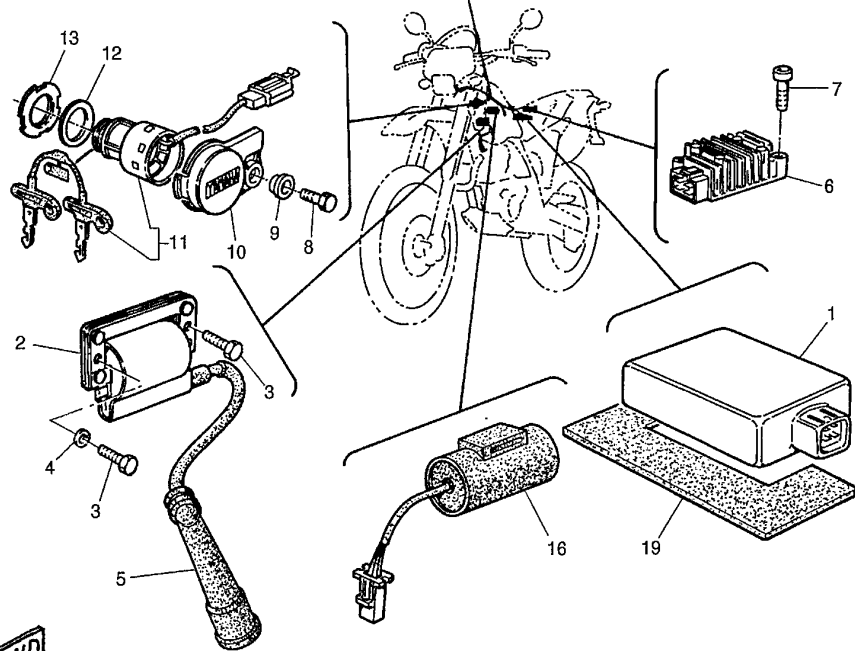

TT600RN(2001) - CYLINDER HEAD - ELECTRICAL 1

Printed 12/04/2011

Ref #	Part No	Description	Qty	Remarks
1	5CH-85540-01	CDI UNIT ASSY	1	
2	5CH-82310-00	IGNITION COIL ASSY	1	
3	9701L-06020	BOLT, HEX	2	
4	9290L-06600	WASHER	1	
5	371-82370-00	PLUG CAP ASSY	1	
6	3TJ-81960-02	RECTIFIER & REGULATOR ASSY	1	
7	9201L-06025	BOLT, BUTTON HEAD	2	
8	9701L-06016	BOLT, HEX,	1	
9	90387-06X01	COLLAR	1	
10	5CH-H252B-00	COVER MAIN SWITCH	1	
11	5CH-H2501-00	MAIN SWITCH/STEERING LOCK ASSY	1	
12	5CH-H2558-00	WASHER	1	
13	5CH-H2517-00	WASHER, SPECIAL	1	
14	5CH-H2590-01	WIRE HARNESS ASSY	1	
15	3WP-81980-00	DIODE ASSY	1	
16	3TC-81965-00	CONDENSER, SMOOTHING	1	
17	2AJ-F3192-50	BAND	2	
18	4GV-H3936-00	BAND, SWITCH CORD	6	
19	5CH-H235Y-00	DAMPER, UNIT	1	

5CH1300-7410