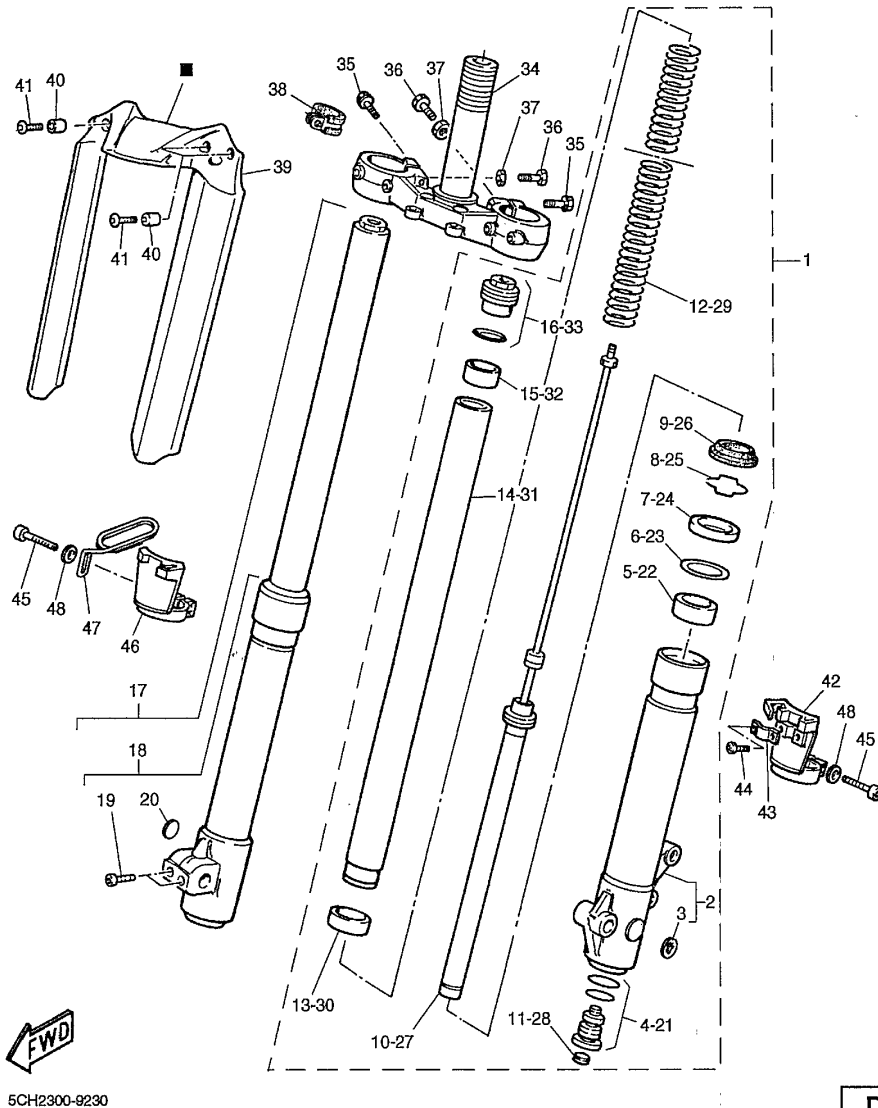

TT600RN(2001) - CYLINDER HEAD - FRONT FORK

Printed 12/04/2011

Ref #	Part No	Description	Qty	Remarks
1	5CH-F3102-00	FRONT FORK ASSY (LH)	1	
2	5CH-F3126-00	TUBE, OUTER 1, LH	1	
3	5CH-F3108-00	EMBLEM	1	
4	5CH-F316A-00	VALVE COMP	1	
5	5CH-F3125-00	METAL, SLIDE 1	1	
6	5CH-F3146-00	WASHER, OIL SEAL	1	
7	5CH-F3145-00	OIL SEAL	1	
8	4GV-F3153-00	RING, SNAP	1	
9	5CH-F3144-00	SEAL, DUST	1	
10	5CH-F3170-00	CYLINDER COMP, FR	1	
11	4GV-F312G-00	PLUG	1	
12	5CH-F3141-00	SPRING, FRONT FORK	1	
13	5CH-F3135-00	METAL, SLIDE 2	1	
14	5CH-F3110-00	INNER TUBE COMP1	1	
15	5CH-F3118-00	SPACER	1	
16	5CH-F3111-00	BOLT, CAP	1	
17	5CH-F3103-01	FR FORK ASSY (RH)	1	
18	5CH-F3136-01	TUBE, OUTER 2	1	
19	9131L-06020	BOLT	2	
20	5CH-F3108-00	EMBLEM	1	
21	5CH-F316A-00	VALVE COMP	1	
22	5CH-F3125-00	METAL, SLIDE 1	1	
23	5CH-F3146-00	WASHER, OIL SEAL	1	
24	5CH-F3145-00	OIL SEAL	1	
25	4GV-F3153-00	RING, SNAP	1	
26	5CH-F3144-00	SEAL, DUST	1	
27	5CH-F3170-00	CYLINDER COMP, FR	1	
28	4GV-F312G-00	PLUG	1	
29	5CH-F3141-00	SPRING, FRONT FORK	1	
30	5CH-F3135-00	METAL, SLIDE 2	1	
31	5CH-F3110-00	INNER TUBE COMP1	1	
32	5CH-F3118-00	SPACER	1	
33	5CH-F3111-00	BOLT, CAP	1	
34	5CH-F3340-00	UNDER BRACKET COMP	1	
35	9502L-08040	BOLT, FLANGE	4	
36	9701L-08016	BOLT, HEX,	2	
37	9531L-08600	NUT	2	
38	5CH-F3389-00	GUIDE, CABLE	1	
39	5CH-F3472-00	PROTECTOR TT600R WHITE	1	UR. PURPLIS H WHITE SOLID1
40	90387-05X02	COLLAR	4	
41	9850L-05012	SCREW, PAN HEAD (+	4	
42	5CH-F314F-00	PROTECTOR GUIDE CO	1