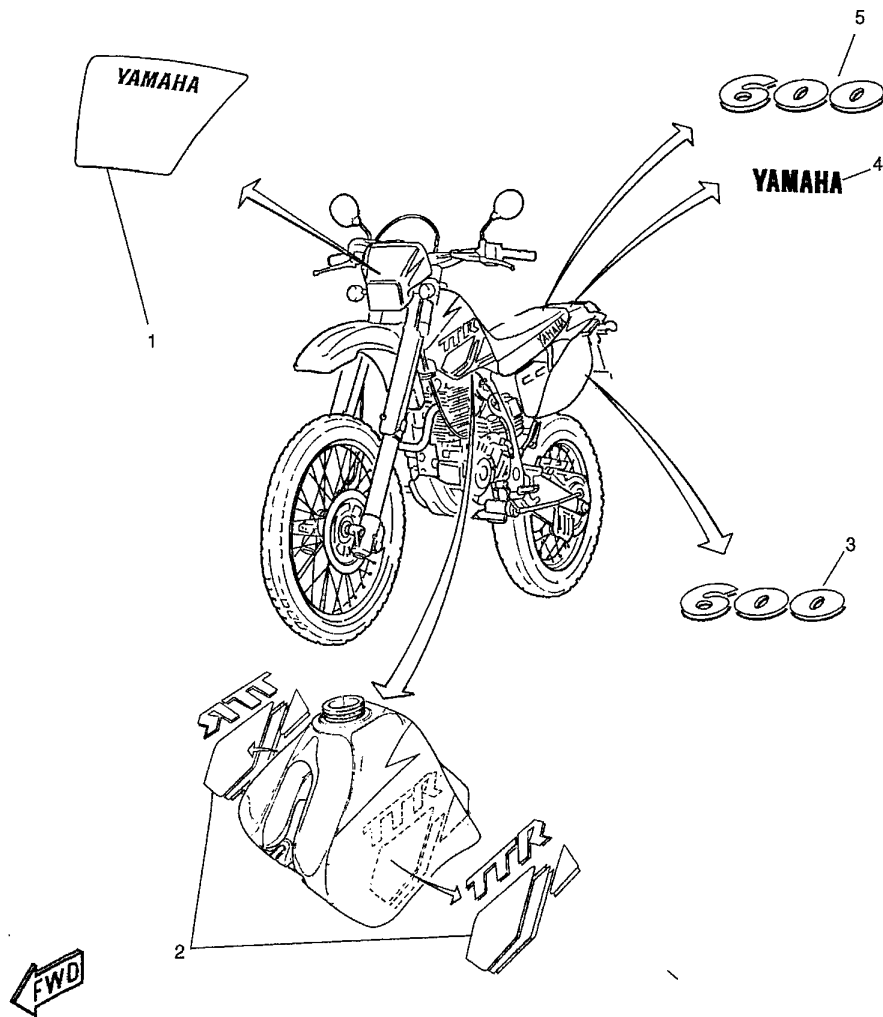

TT600RN(2001) - CYLINDER HEAD - EMBLEMS

Printed 12/04/2011

Ref #	Part No	Description	Qty	Remarks
1	5CH-F8368-30	EMBLEM	1	
2	5CH-F4240-20	GRAPHIC SET	1	
3	5CH-F1782-00	EMBLEM 2	1	
4	99241-00080	EMBLEM, YAMAHA	1	
5	5CH-F1783-00	EMBLEM 3	1	

5CH4300-1340