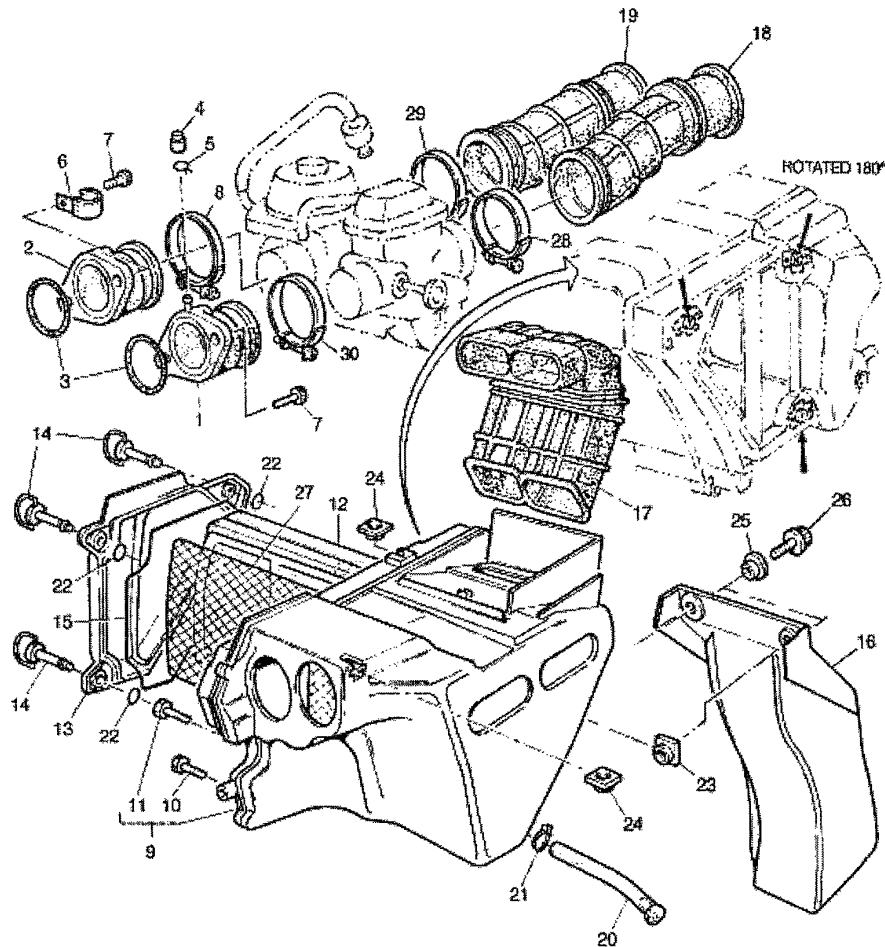

TT600RN(2001) - CYLINDER HEAD - INTAKE

Printed 12/04/2011

Ref #	Part No	Description	Qty	Remarks
1	5CH-13586-00	JOINT, CARBURETOR	1	
2	1VJ-13596-00	JOINT, CARBURETOR 2	1	
3	93210-36769	O-RING	2	
4	16G-13569-00	PLUG, BLIND	1	
5	90467-10039	CLIP	1	
6	90465-08028	CLAMP	1	
7	91317-06020	BOLT	4	
8	90460-46206	CLAMP, HOSE	1	
9	5CH-WE401-00	AIR, FILTER CASE C	1	
10	90167-03X01	SCREW, TAPPING	3	
11	90167-03X00	SCREW, TAPPING	1	
12	5CH-E4450-00	ELEMENT ASSY,AIR	1	
13	5CH-E4412-00	CAP, CLEANER CASE	1	
14	4GY-28386-00	HEAD	3	
15	5CH-E4462-00	SEAL	1	
16	5CH-F1621-00	FLAP	1	
17	5CN-E4437-00	DUCT	1	
18	5CH-E4453-00	JOINT, AIR CLEANER	1	
19	5CH-E4454-00	JOINT	1	
20	5CH-E443E-00	PIPE, DRAIN	1	
21	90467-14839	CLIP	1	
22	93210-05X00	O-RING	3	
23	5CH-F1736-00	NUT,PLATE	2	
24	5CH-F1736-00	NUT,PLATE	2	
25	90387-062M9	COLLAR	2	
26	9581L-06016	BOLT, FLANGE	2	
27	5CH-E445A-02	NET,FLAME ARRESTER	1	
28	90460-51059	CLAMP, HOSE	1	
29	90460-58124	CLAMP, HOSE	1	
30	90460-49293	CLAMP, HOSE	1	

5CH1300-7072