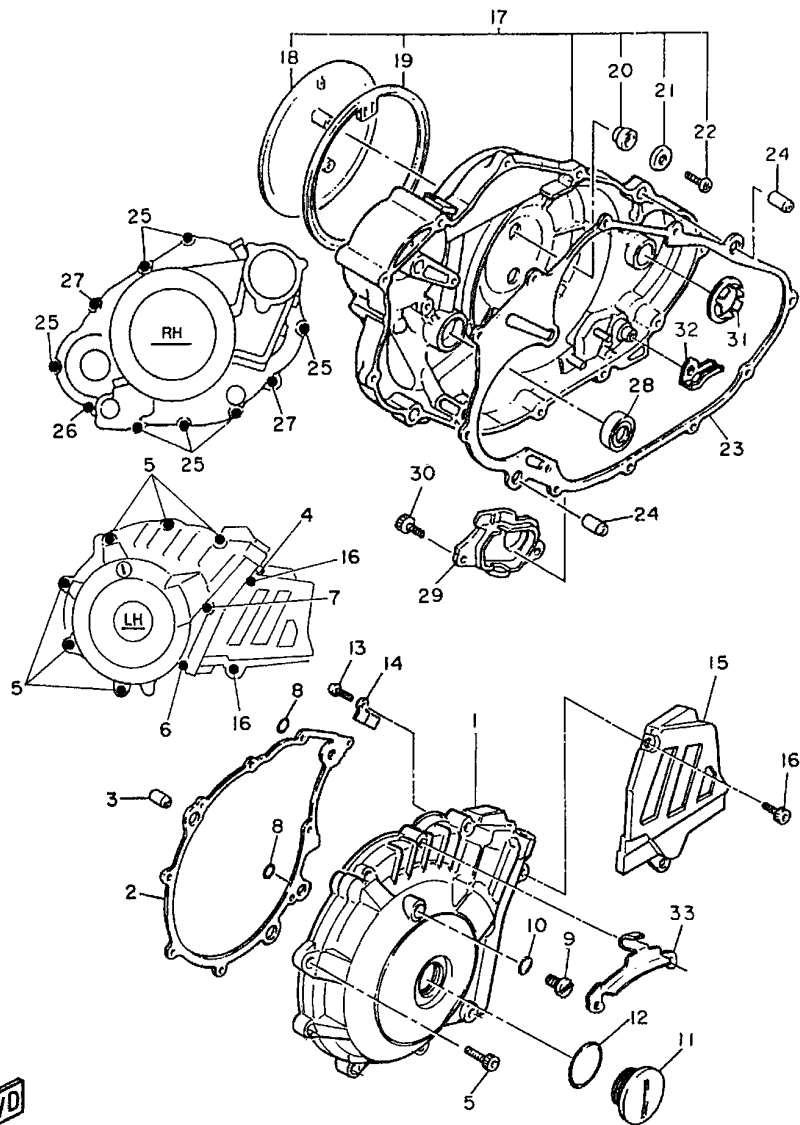

Ref #	Part No	Description	Qty	Remarks
31	5Y1-15645-00	SHIM, KICK SHAFT	1	
32	5Y1-1562F-01	PLATE, DECOMP	1	
33	4GV-E5441-00	HOLDER, CLUTCH CABLE	1	

5CH1300-7110