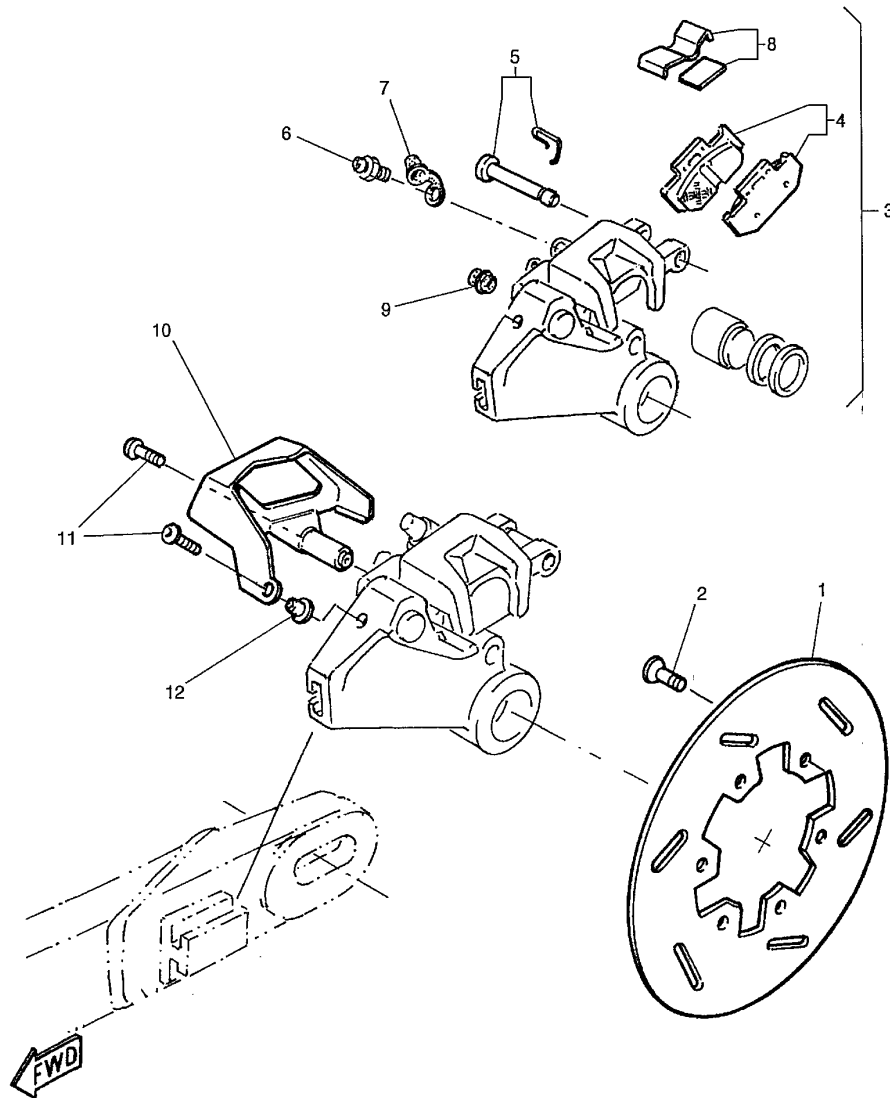

TT600RN(2001) - CYLINDER HEAD - REAR BRAKE CALIPER

Printed 12/04/2011

Ref #	Part No	Description	Qty	Remarks
1	4GV-F582W-00	DISC, REAR BRAKE 2	1	
2	90149-06327	SCREW	6	
3	5CH-F580W-00	CALIPER ASSY, REAR	1	
4	4GV-F5811-00	PAD,REAR TT600BEL 4GV3 BREMBO	1	
5	4GV-F5924-01	PIN, PAD	1	
6	3SH-F5824-00	SCREW BREED	1	
7	3SH-F5825-00	CAP	1	
8	4GV-F5919-10	SUPPORT, PAD	1	
9	4GV-F5917-00	BOOT,CALIPER	1	
10	5CH-F7491-00	PROTECTOR	1	
11	9201L-06012	BOLT, BUTTON HEAD	2	
12	90387-06X01	COLLAR	1	

5CH1300-7290