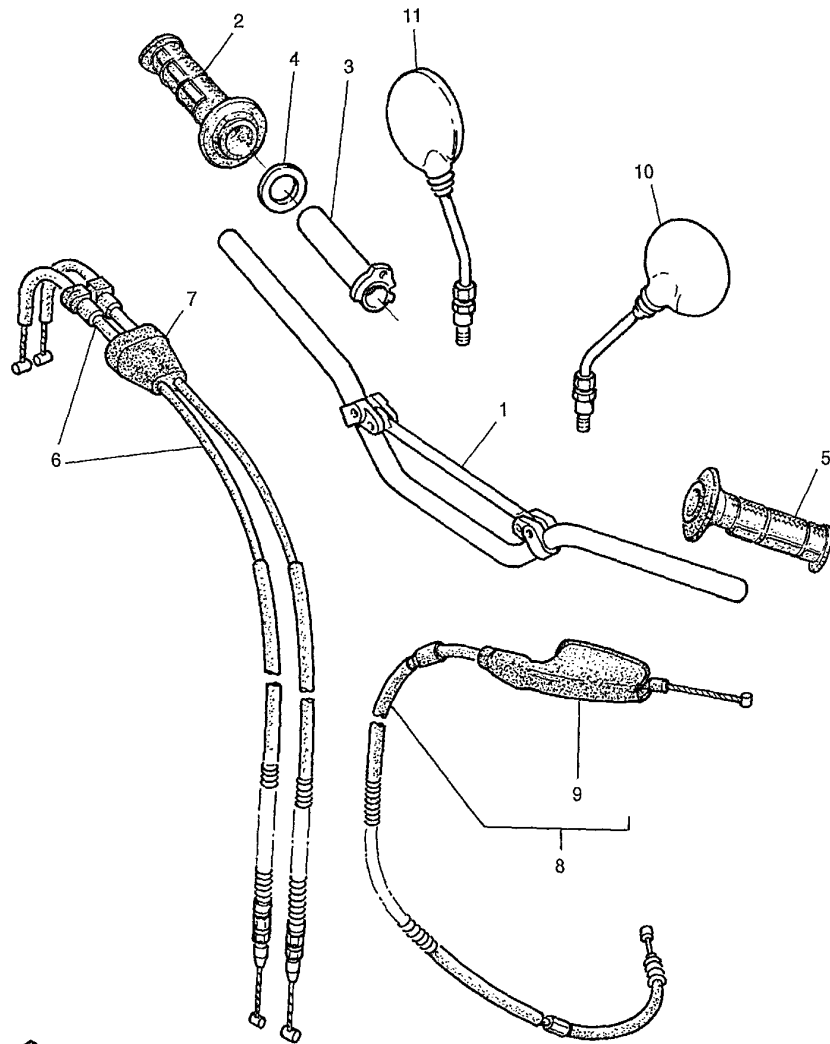

5CH1300-7270

TT600RN(2001) - CYLINDER HEAD - REAR WHEEL

Printed 12/04/2011

5CH1300-7280

D

Ref #	Part No	Description	Qty	Remarks
1	4EW-25311-00	HUB, REAR	1	
2	4EW-25317-00	SPACER, BEARING	1	
3	93306-00418	BEARING,(B6004Z)	3	
4	93106-28023	OIL SEAL	2	
5	94425-18495	RIM,250-18 WR500,ALT FOR BEL	1	
6	5CH-F5304-10	SPOKE SET, REAR	1	
7	94113-18X00	TIRE (130/90- 18")	1	UR. PIRELLI
8	94214-18891	TUBE NLA 11/01	1	UR. PIRELLI
9	94314-18554	BAND, RIM (400-18")	1	
10	4GV-F5394-10	SPACER, BEAD	1	MR96006
11	5CH-F5188-00	CAP	1	
12	5CH-F5444-00	SPROCKET, DRIVEN	1	
13	4GV-F5414-00	SPACER	1	
14	90109-085F2	BOLT,SPROCKET	6	
15	9561L-08100	NUT, U	6	
16	90201-086P8	WASHER, PLATE	6	
17	90387-200Y2	COLLAR(4AA)	1	
18	90387-203V0	COLLAR	1	
19	4V4-25367-00	COVER, HUB DUST	2	
20	3SP-25388-00	PULLER, CHAIN 1	2	
21	90101-08777	BOLT	2	
22	95707-08500	NUT, FLANGE	2	
23	3XP-25381-00	AXLE, WHEEL	1	
24	90201-204M9	WASHER, PLATE	1	
25	90185-18104	NUT, SELF-LOCKING	1	
26	9456X-00112	CHAIN	1	

TT600RN(2001) - CYLINDER HEAD - REAR BRAKE CALIPER

Printed 12/04/2011

Ref #	Part No	Description	Qty	Remarks
1	4GV-F582W-00	DISC, REAR BRAKE 2	1	
2	90149-06327	SCREW	6	
3	5CH-F580W-00	CALIPER ASSY, REAR	1	
4	4GV-F5811-00	PAD,REAR TT600BEL 4GV3 BREMBO	1	
5	4GV-F5924-01	PIN, PAD	1	
6	3SH-F5824-00	SCREW BREED	1	
7	3SH-F5825-00	CAP	1	
8	4GV-F5919-10	SUPPORT, PAD	1	
9	4GV-F5917-00	BOOT,CALIPER	1	
10	5CH-F7491-00	PROTECTOR	1	
11	9201L-06012	BOLT, BUTTON HEAD	2	
12	90387-06X01	COLLAR	1	

5CH1300-7290

TT600RN(2001) - CYLINDER HEAD - STEERING HANDLE CABLE

Printed 12/04/2011

Ref #	Part No	Description	Qty	Remarks
1	5CH-F6111-00	HANDLEBAR	1	
2	5CH-F6242-00	GRIP (RH)	1	
3	4GV-F6243-00	TUBE, THROTTLE GUIDE	1	
4	4GV-F6249-00	RING, LEAF	1	
5	5CH-F6241-00	GRIP (LH)	1	
6	5CH-F6302-00	THROTTLE CABLE ASS	1	
7	4GV-F6316-00	COVER THROTTLE CABLE 4GV1	1	
8	5CH-F6335-10	CABLE, CLUTCH	1	
9	4GV-F6339-00	BOOT	1	
10	5CH-F6280-00	REAR VIEW MIRROR A	1	
11	5CH-F6290-00	REAR VIEW MIRROR A	1	