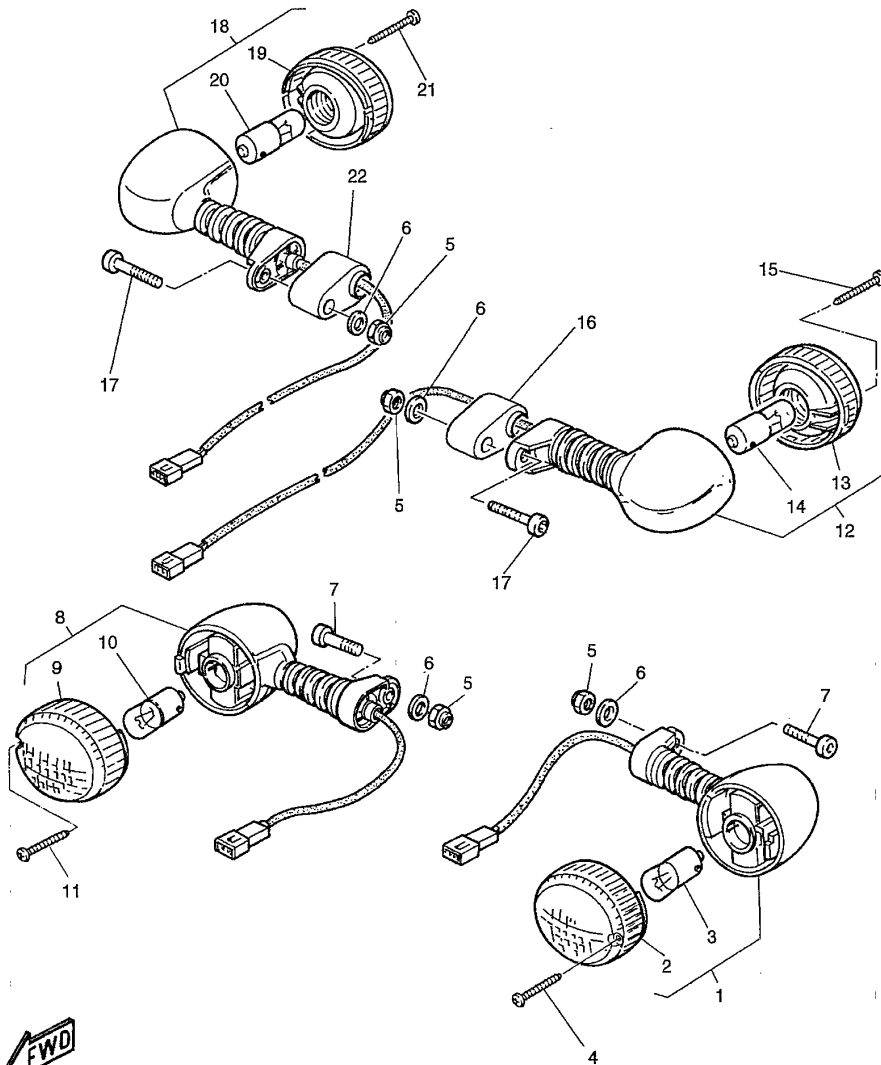

TT600RN(2001) - CYLINDER HEAD - FLASHER LIGHT

Printed 12/04/2011

Ref #	Part No	Description	Qty	Remarks
1	5CH-H3310-10	FRONT FLASHER LIGHT	1	
2	5CH-H3332-10	LENS, FLASHER	1	
3	5CH-H3311-00	BULB, FLASHER (12V	1	L.M.
4	90167-02X00	SCREW, TAPPING	1	
5	9571L-06300	NUT, FLANGE	4	
6	9290L-06200	WASHER	4	
7	9131M-06020	BOLT	2	
8	5CH-H3320-10	FRONT FLASHER LIGHT	1	
9	5CH-H3322-10	LENS, FLASHER 2	1	
10	5CH-H3311-00	BULB, FLASHER (12V	1	L.M.
11	90167-02X00	SCREW, TAPPING	1	
12	5CH-H3330-10	REAR FLASHER LIGHT	1	
13	5CH-H3322-10	LENS, FLASHER 2	1	
14	5CH-H3311-00	BULB, FLASHER (12V	1	L.M.
15	90167-02X00	SCREW, TAPPING	1	
16	5CH-H3318-00	STAY, FLASHER 1	1	
17	9131M-06050	BOLT,SK1 MU	2	
18	5CH-H3340-10	REAR FLASHER LIGHT	1	
19	5CH-H3332-10	LENS, FLASHER	1	
20	5CH-H3311-00	BULB, FLASHER (12V	1	L.M.
21	90167-02X00	SCREW, TAPPING	1	
22	5CH-H3318-00	STAY, FLASHER 1	1	

5CH4300-1360