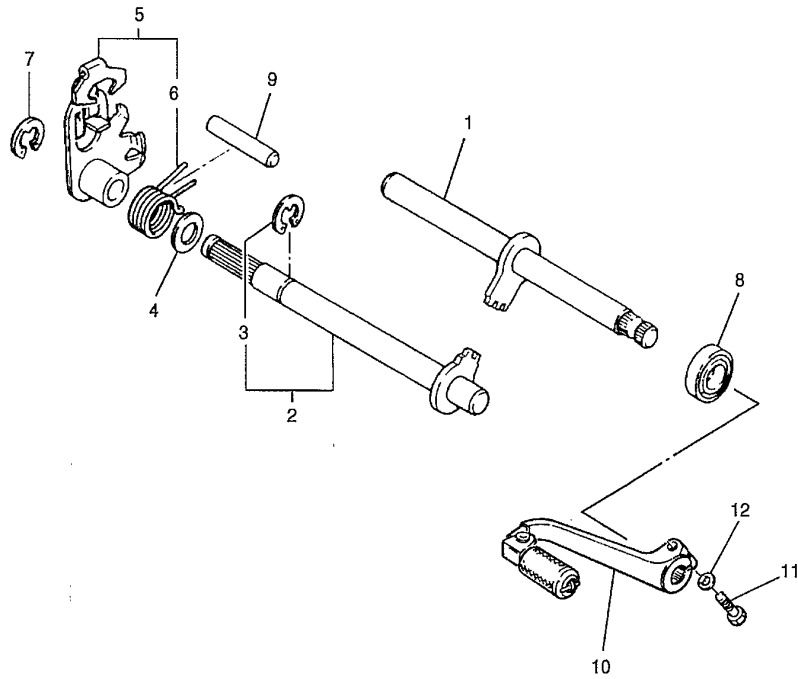

TT600RN(2001) - CYLINDER HEAD - SHIFT SHAFT

Printed 12/04/2011

Ref #	Part No	Description	Qty	Remarks
1	43F-18102-02	SHIFT SHAFT ASSY 2 J	1	
2	5Y1-18101-02	SHIFT SHAFT ASSY J	1	
3	99001-10600	CIRCLIP (10A)	1	
4	90201-12474	WASHER, PLATE	1	
5	34K-18120-00	SHIFT LEVER ASSY	1	
6	90508-29629	SPRING, TORSION	1	
7	99001-09600	CIRCLIP (24H)	1	
8	93102-12106	OIL SEAL (12X22X5)	1	
9	93608-33046	PIN, DOWEL	1	
10	34K-18110-02	SHIFT PEDAL ASSY	1	
11	9701L-06025	BOLT, HEX	1	
12	9290L-06600	WASHER	1	

5CH1300-7160