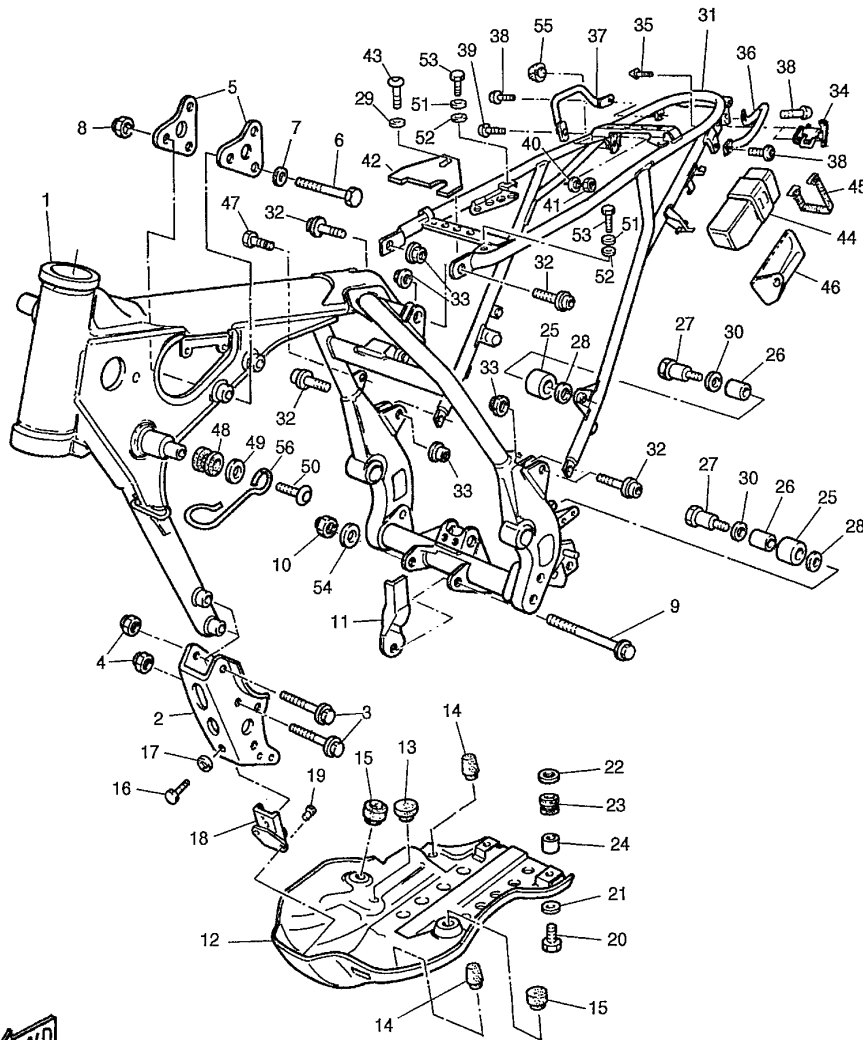

Ref #	Part No	Description	Qty	Remarks
36	5CH-F127A-00-T9	HANDLE, STANDING	1	UR. COMPETITION SILVER
37	5CH-F1275-00-T9	STAY, REAR	1	UR. COMPETITION SILVER
38	90111-08808	BOLT, BUTTON HEAD	3	
39	9581L-08025	BOLT, FLG (B-LOCAL	1	
40	9290L-08200	WASHER, PLAIN	1	
41	90185-08838	NUT, SELF-LOCKING	1	
42	5CH-F1397-10	GUIDE, WIRE HARNES	1	
43	9581L-06012	BOLT, FLG (BUY-LOC	1	
44	4GY-21107-00	TOOL BOX COMP	1	
45	120-82131-00	BAND, BATTERY ADR250/350	1	
46	5CH-F8100-01	TOOL KIT	1	
47	9581L-06016	BOLT, FLANGE	1	
48	3SH-F4181-00	DAMPER, LOCATING 1	2	
49	90201-098E7	WASHER	2	
50	9201N-08020	BOLT, BUTTON HEAD	2	
51	9290L-06100	WASHER	2	
52	9290L-06200	WASHER	2	
53	9701L-06016	BOLT, HEX,	2	
54	90204-10803	WASHER, SPRING	1	
55	5CH-F1717-00	DAMPER, SIDE COVER	1	
56	5CH-F1161-00	HOLDER, CABLE	1	

5CH1300-7171