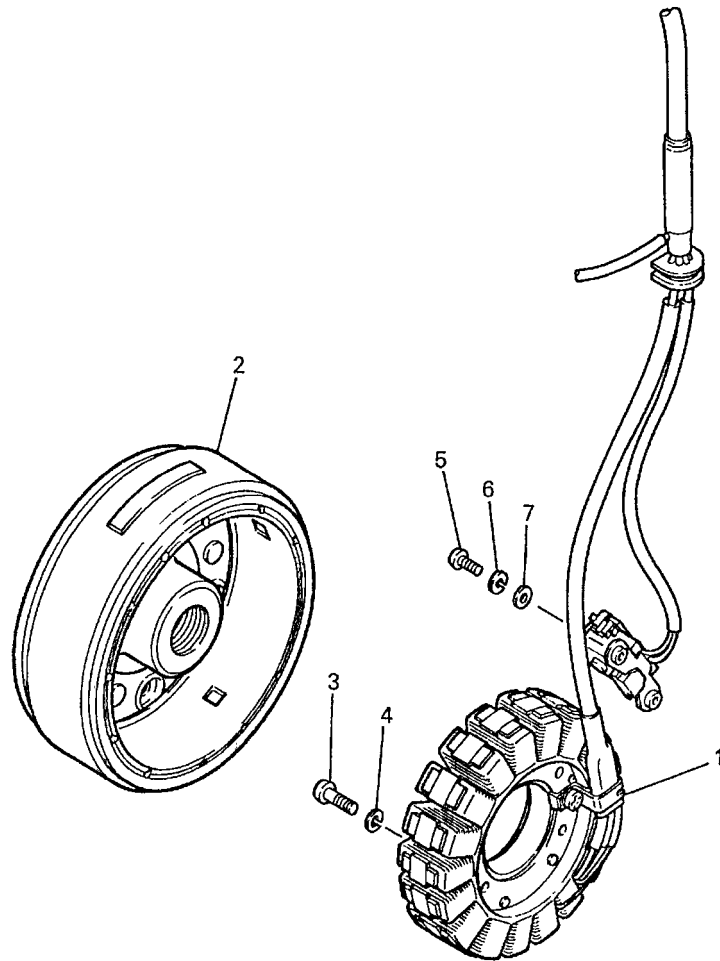

5CH4300-1340

Ref #	Part No	Description	Qty	Remarks
1	5CH-81410-00	STATOR ASSY	1	
2	5CH-81450-00	ROTOR ASSY	1	
3	98507-06030	SCREW, PAN HEAD(4MY	3	
4	92907-06100	WASHER, SPRING	3	
5	98507-05016	SCREW, PAN HEAD	2	
6	92907-05100	WASHER, SPRING	2	
7	92907-05600	WASHER, PLATE	2	