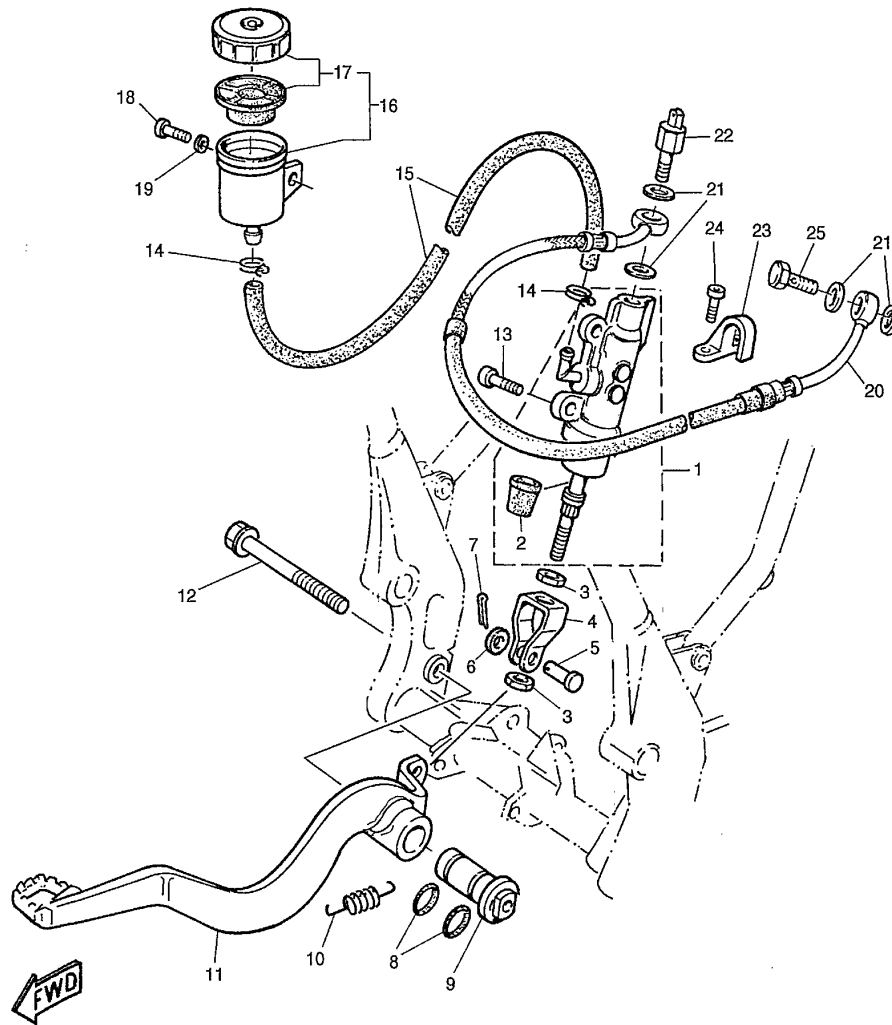

TT600RN(2001) - CYLINDER HEAD - REAR MASTER CYLINDER

Printed 12/04/2011

5CH1300-7330

E

Ref #	Part No	Description	Qty	Remarks
1	4GV-F583V-00	RR MASTER CYLINDER	1	
2	4GV-F5862-00	BOOT, MASTER CYLINDER	1	
3	9530L-08700	NUT	2	
4	4GV-F7222-00	JOINT	1	
5	90240-08124	PIN, CLEVIS	1	
6	90201-08083	WASHER, PLATE	1	
7	91401-16012	PIN, COTTER	1	
8	93210-13016	O-RING	2	
9	4GV-F7213-01	COLLAR	1	
10	90506-18838	SPRING, TENSION	1	
11	4GV-F7200-02	PEDAL, BRAKE	1	
12	95817-10085	BOLT, FLANGE	1	
13	4GV-F7217-00	BOLT	2	
14	90467-11832	CLIP	2	
15	5CH-F5895-00	HOSE, RESERVOIR	1	
16	3SH-F5804-00	RESERVE TANK ASSY	1	
17	3SH-F5852-50	CAP, RESERVOIR	1	
18	9131M-06020	BOLT	1	
19	9290M-06600	WASHER	1	
20	5CH-F5873-00	HOSE, BRAKE 2	1	
21	90201-10X01	WASHER, PLATE	4	
22	4DL-H2530-00	STOP SWITCH, HYDR WR200/250ADR	1	
23	2VM-25876-00	HOLDER, BRAKE HOSE 2	2	
24	90167-04814	SCREW, TAPPING	4	
25	90401-10X00	BOLT, UNION	1