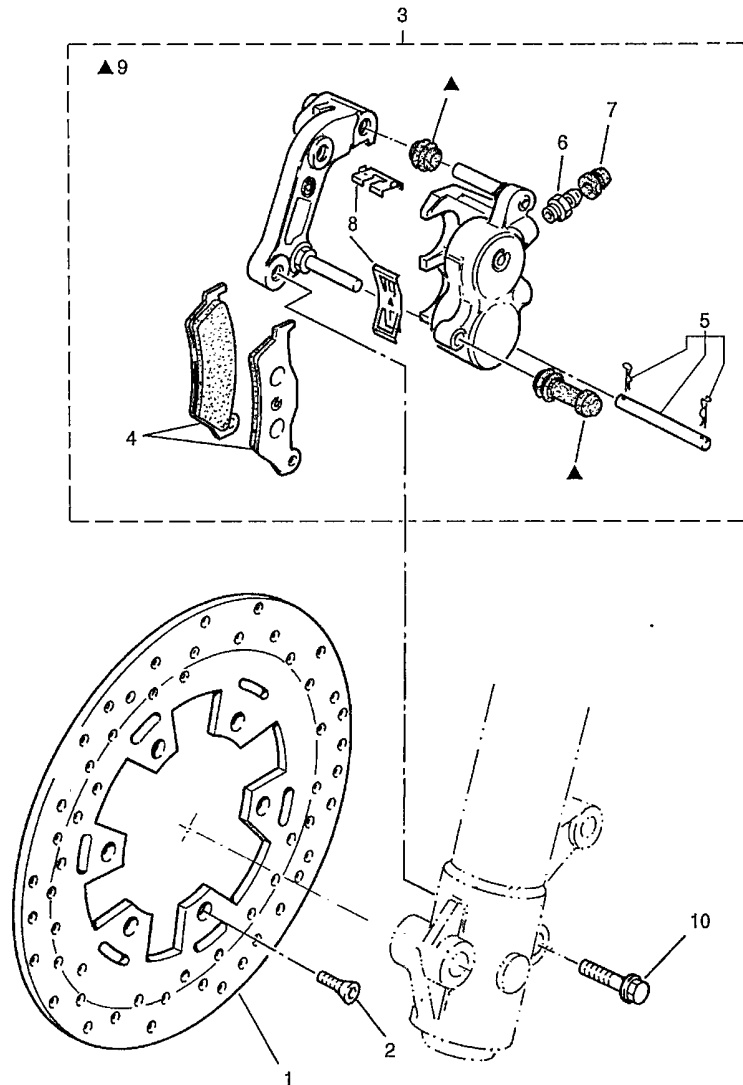

TT600RN(2001) - CYLINDER HEAD - FRONT BRAKE CALTPER

Printed 12/04/2011

Ref #	Part No	Description	Qty	Remarks
1	4GV-F582T-00	DISC BRAKE LEFT	1	
2	90149-06327	SCREW	6	
3	5CH-F580T-00	CALIPER ASSY (LEFT	1	
4	5CH-F5911-00	PAD, CALIPER 2	1	AP
4	4GV-F5911-00	PAD SET, CALIPER 2	1	U.R.STD.
5	4GV-F5924-10	PIN, PAD	1	
6	4DL-F5824-00	SCREW,BLEED	1	
7	4DL-F5917-00	BOOT, CALIPER	1	
8	4GV-F5919-20	SUPPORT, PAD	1	
9	4GV-F5917-00	BOOT,CALIPER	1	
10	90105-08659	BOLT, WASHER BASED(	2	

5CH1300-7270