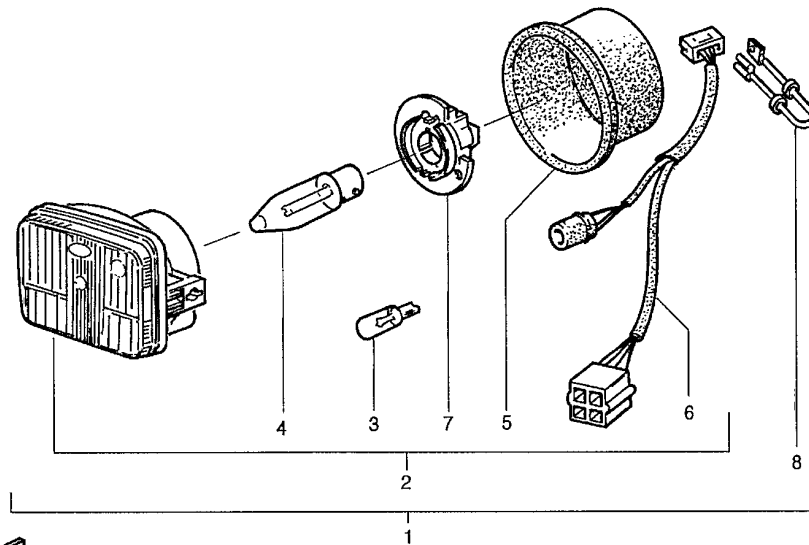

TT600RN(2001) - CYLINDER HEAD - HEADLIGHT

Printed 12/04/2011

Ref #	Part No	Description	Qty	Remarks
1	5CH-H430A-00	HEADLIGHT UNIT COMP	1	
2	5CH-H4310-10	H/L ASS,H4 GLOBE 12V 60/55W	1	
3	000-00000-00	BALL JOINT SET LH	1	L.M.
4	000-00000-00	BALL JOINT SET LH	1	L.M.
5	4LW-H4397-00	COVER, SOCKET	1	
6	5CH-H4312-10	SOCKET (H4-TYPE)	1	
7	4LW-H4393-00	DAMPER*5CH-H4312-10=GLOBE HLDR	1	
8	5CH-H4348-00	WIRE, LEAD 1	1	
9	9581L-06016	BOLT, FLANGE	2	
10	90387-06X02	COLLAR	2	
11	5CH-F8351-20	BODY, COWLING	1	UR. DPBSE

5CH1300-7381