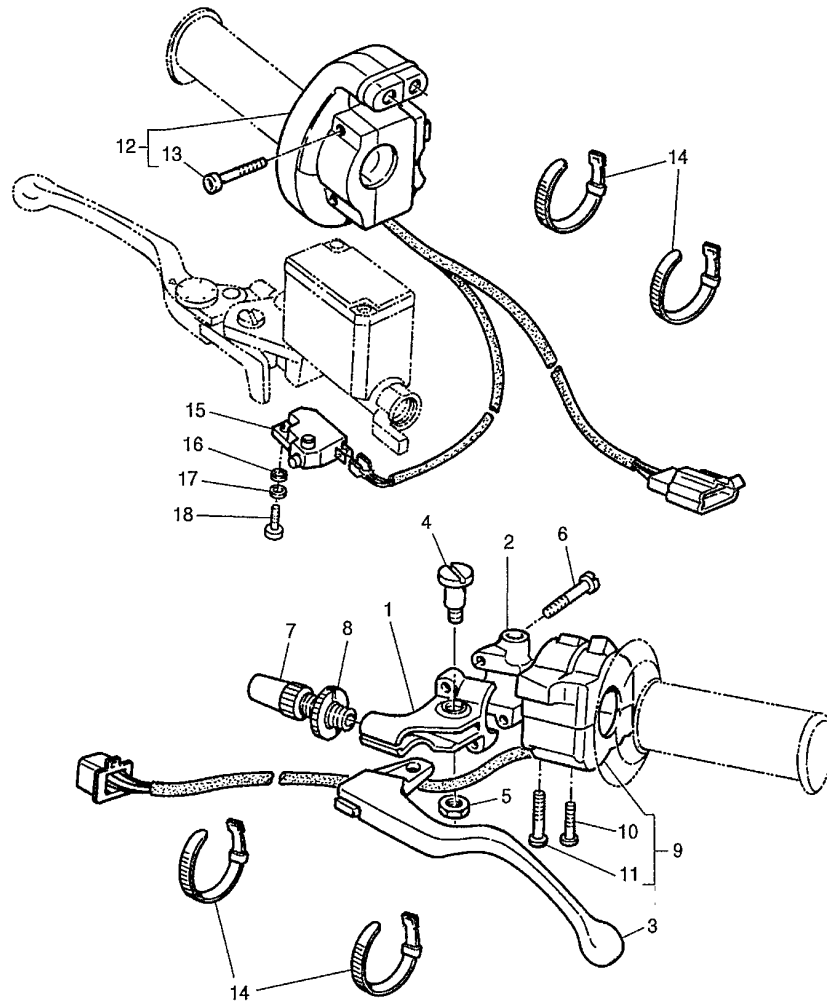

TT600RN(2001) - CYLINDER HEAD - HANDLE SWITCH LEVER

Printed 12/04/2011

Ref #	Part No	Description	Qty	Remarks
1	5CH-H2911-10	LEVER HOLDER,MOD	1	
2	5CH-H2913-00	TTR125L"WEAS RH MIRROR HOLDER	1	
3	5CH-H3912-10	LEVER 1,MOD	1	
4	5CH-H3925-00	SCREW, LEVER FITTI	1	
5	5CH-H3916-00	NUT, LEVER FITTING	1	
6	9131M-06025	BOLT	2	
7	90123-08X00	BOLT	1	
8	90179-08X01	NUT	1	
9	5CH-83972-00	SWITCH, HANDLE 4	1	
10	98507-05030	SCREW, PAN HEAD	1	
11	98507-05040	SCREW, PAN HEAD	1	
12	5CH-H397A-00	SWITCH CASE ASSY	1	
13	9850M-05016	SCREW, PAN HEAD (+	2	
14	437-83936-01	BAND, SWITCH CORD	4	
15	3FV-83980-00	FRONT STOP SWITCH ASSY	1	
16	9290L-04600	WASHER, PLAIN	1	
17	9290L-04100	WASHER, PLAIN	1	
18	9850L-04012	SCREW, PAN HEAD (+	1	

5CH1300-7400