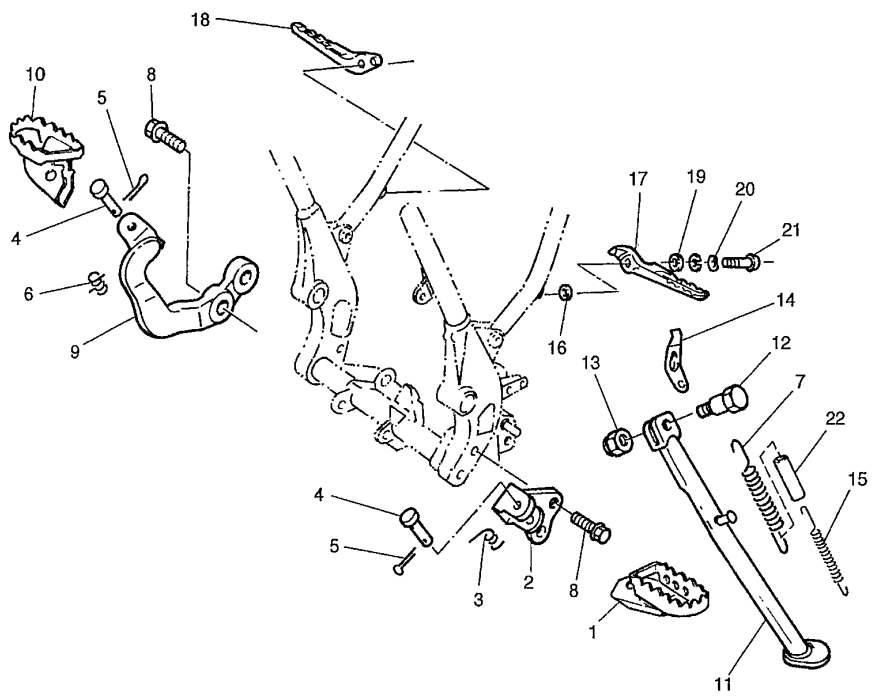

TT600RN(2001) - CYLINDER HEAD - STAND/FOOTREST

Printed 12/04/2011

Ref #	Part No	Description	Qty	Remarks
1	4DA-27411-00	FOOTREST 1	1	
2	5CH-F7412-00	BRACKET, FOOTREST	1	
3	90508-28777	SPRING, TORSION	1	
4	90240-10101	317 PIN, CLEVIS	2	
5	91401-25020	969 PIN, COTTER	2	
6	90508-284A7	SPRING, TORSION	1	
7	90506-32845	SPRING, 4GV3 S/STAND OUTER	1	
8	95827-10030	BOLT, FLANGE(3XV)	3	
9	5CH-F7422-00	BRACKET, FOOTREST	1	
10	4GY-27421-00	FOOTREST 2	1	
11	5CH-F7311-00-33	STAND, SIDE	1	UR.YAM AHA BLACK
12	90105-12616	BOLT, FLANGE J	1	
13	90185-12119	NUT, SELF-LOCKING	1	
14	4GV-F7315-10	LINK, SIDE STAND	1	
15	90506-20846	SPRING,4GV3 S/STAND INNER	1	
16	90201-083P5	WASHER, PLATE	2	
17	4GV-F7431-00	FOOTREST, REAR 1	1	
18	4GV-F7441-00	FOOTREST, REAR 1	1	
19	90201-108M3	WASHER, PLATE	2	
20	90504-18005	182 SPRING, COMPRESSION	2	
21	90109-085F5	BOLT	2	
22	4LW-F7351-00	GUIDE, SIDE STAND	1	

5CH1300-7320