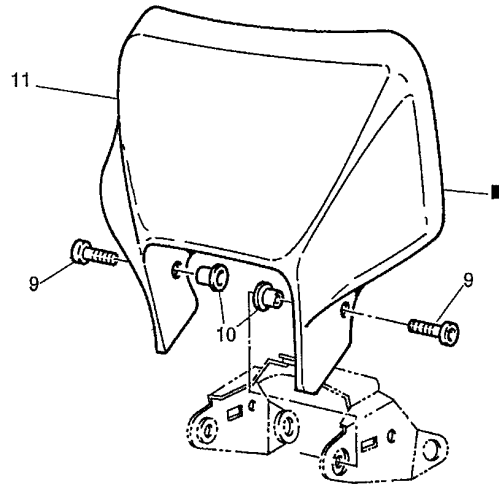

TT600RN(2001) - CYLINDER HEAD - HEADLIGHT

Printed 12/04/2011

Ref #	Part No	Description	Qty	Remarks
1	5CH-H430A-00	HEADLIGHT UNIT COMP	1	
2	5CH-H4310-10	H/L ASS,H4 GLOBE 12V 60/55W	1	
3	000-00000-00	BALL JOINT SET LH	1	L.M.
4	000-00000-00	BALL JOINT SET LH	1	L.M.
5	4LW-H4397-00	COVER, SOCKET	1	
6	5CH-H4312-10	SOCKET (H4-TYPE)	1	
7	4LW-H4393-00	DAMPER*5CH-H4312-10=GLOBE HLDR	1	
8	5CH-H4348-00	WIRE, LEAD 1	1	
9	9581L-06016	BOLT, FLANGE	2	
10	90387-06X02	COLLAR	2	
11	5CH-F8351-20	BODY, COWLING	1	UR. DPBSE

5CH1300-7381