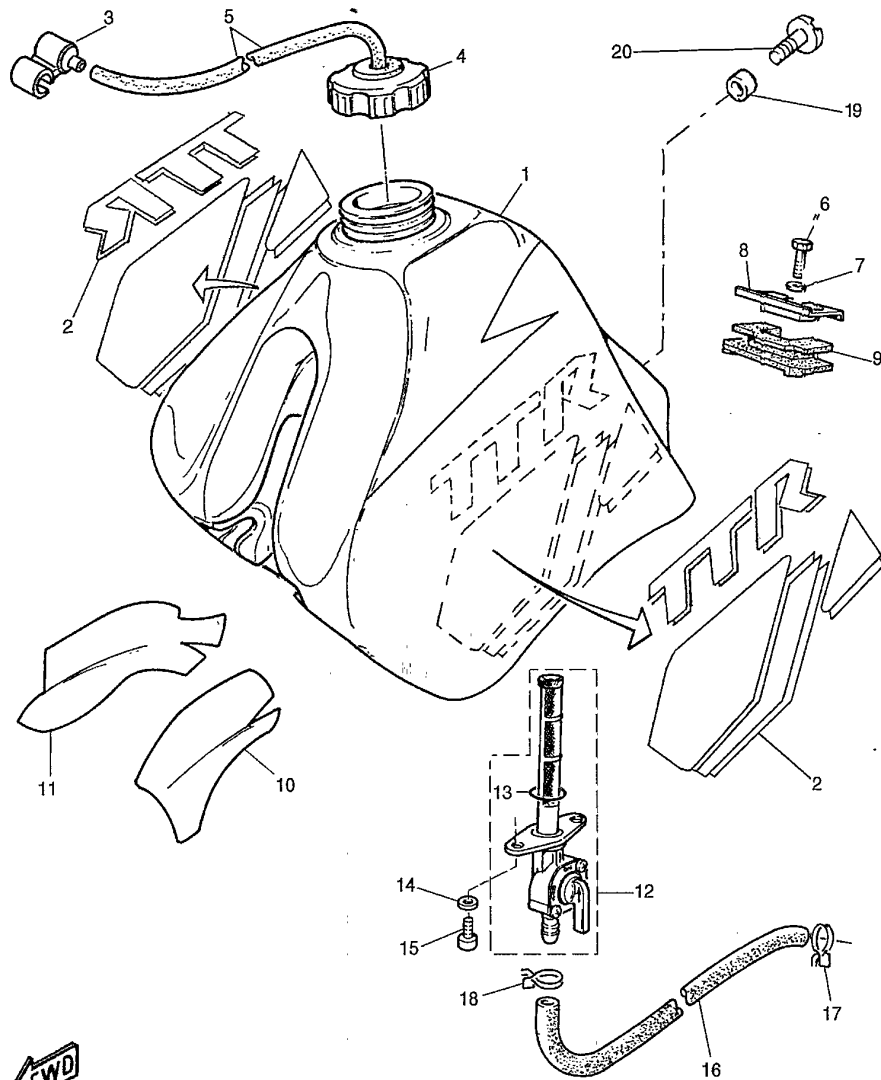

TT600RN(2001) - CYLINDER HEAD - FUEL TANK

Printed 12/04/2011

Ref #	Part No	Description	Qty	Remarks
1	5CH-F4110-01-P3	FUEL TANK COMPBLUE	1	UR.DPB MC
2	5CH-F4240-20	GRAPHIC SET	1	
3	5CH-F4135-00	CLAMP, 1	1	
4	5CH-F4610-00	CAP ASSY	1	
5	5CH-F4312-00	PIPE, 2	1	
6	9701L-06016	BOLT, HEX,	1	
7	9290L-06100	WASHER	1	
8	34X-24186-01	WASHER, SPECIAL	1	
9	4GV-F4182-00	DAMPER,LOCATING 2	1	
10	5CH-F416F-00	INSULATOR, FUEL TA	1	
11	5CH-F416G-00	INSULATOR, FUEL TA	1	
12	5CH-F4500-01	FUEL COCK ASSY	1	
13	93210-118C7	O-RING	1	
14	90202-05193	WASHER, PLATE(3GM)	2	
15	9850L-06014	SCREW, PAN HEAD (+	2	
16	5CH-F4311-00	PIPE, FUEL 1	1	
17	90467-11832	CLIP	1	
18	90467-12835	CLIP	1	
19	90387-06X09	COLLAR	1	
20	5CH-F4123-00	SCREW	1	

5CH4300-1240