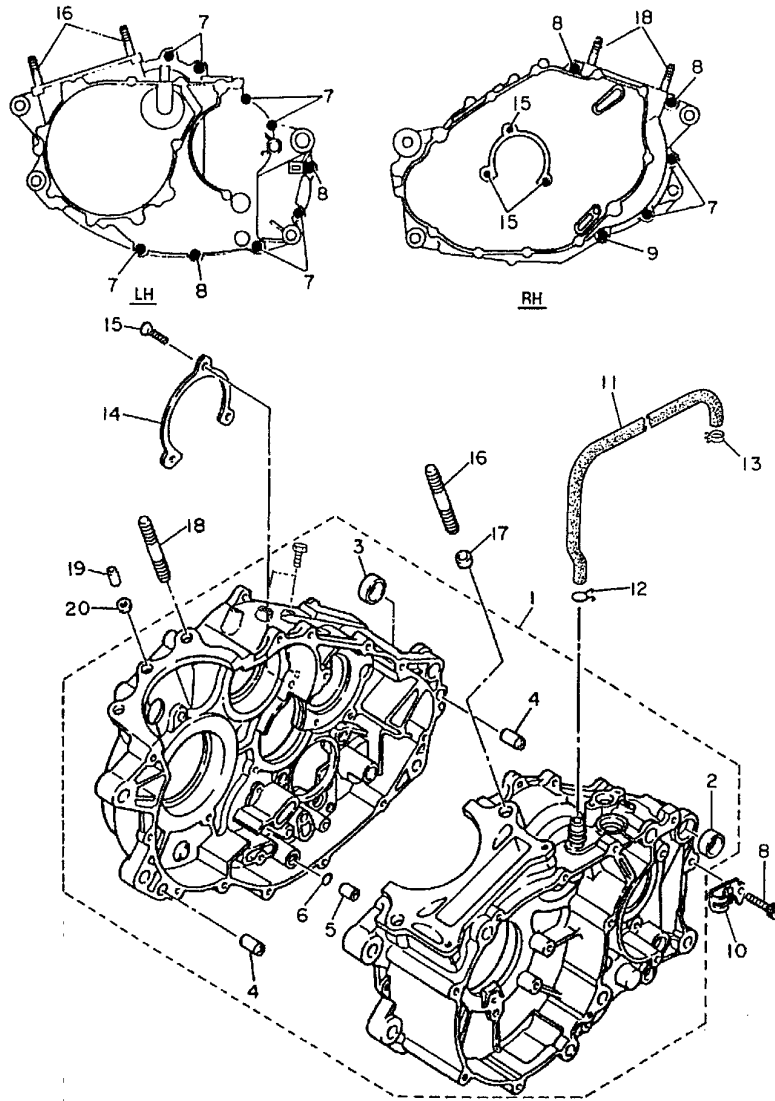

Ref #	Part No	Description	Qty	Remarks
1	4PT-15100-00	CRANKCASE ASSY	1	
2	90387-17783	COLLAR	1	
3	90387-16782	COLLAR	1	
4	99530-12016	311 PIN,DOWEL 1044	2	
5	99510-08016	PIN, DOWEL P82	1	
6	93210-07135	O-RING	1	
7	91317-06030	BOLT(4MY)	9	
8	91317-06045	BOLT	4	
9	91317-06060	BOLT	1	
10	90465-08344	CLAMP(3SX) J	1	
11	5CH-E1166-00	PIPE, BREATHER 1	1	
12	90467-14015	CLIP	1	
13	90467-17128	CLIP	1	
14	5Y1-15383-00	PLATE, BEARING COVER	1	
15	98707-06012	SCREW, FLAT HEAD	3	
16	90116-10506	BOLT, STUD	2	
17	99530-14016	PIN, DOWEL	2	
18	90116-10263	BOLT	2	
19	99530-08016	PIN, DOWEL	1	
20	90430-08178	GASKET	1	

5CH1300-7101