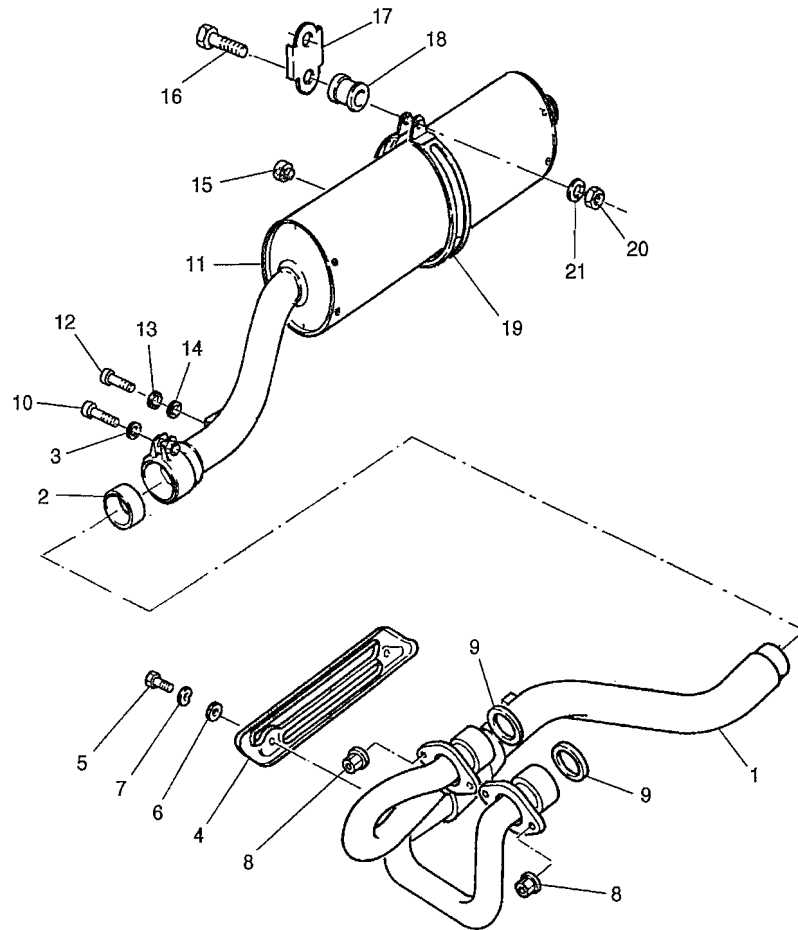

TT600RN(2001) - CYLINDER HEAD - EXHAUST

Printed 12/04/2011

Ref #	Part No	Description	Qty	Remarks
1	5CH-E4611-00	PIPE, EXHAUST 1	1	
2	3YF-14755-00	GASKET, SILENCER	1	
3	92990-08600	WASHER, PLATE 8MM	1	
4	5CH-E4628-00	PROTECTOR, EXHAUST	1	
5	90164-06017	SCREW, TAPPING (30X)	2	
6	4BD-14766-00	WASHER, PROTECTOR	4	
7	90206-06090	WASHER, WAVE	2	
8	90179-06668	NUT	4	
9	3YF-14613-01	GASKET, EXHAUST PIPE	2	
10	91380-08030	BOLT, HEXAGON SOCK	1	
11	5CH-E4711-01	MUFFLER 1	1	
12	91380-08020	BOLT	1	
13	92990-08100	WASHER, SPRING	1	
14	5CH-E4766-00	WASHER, PLAIN	1	
15	4GV-F7114-00	STOPPER, MAIN STAND	1	
16	9581L-08045	BOLT,FLG (B-LOCAL	1	
17	5CH-F1445-01	STAY, MUFFLER 1	1	
18	5CH-E4763-00	SPACER	1	
19	5CH-E4788-00	BAND, SILENCER	1	
20	90185-08838	NUT, SELF-LOCKING	1	
21	9290L-08200	WASHER, PLAIN	1	

5CH1300-7090