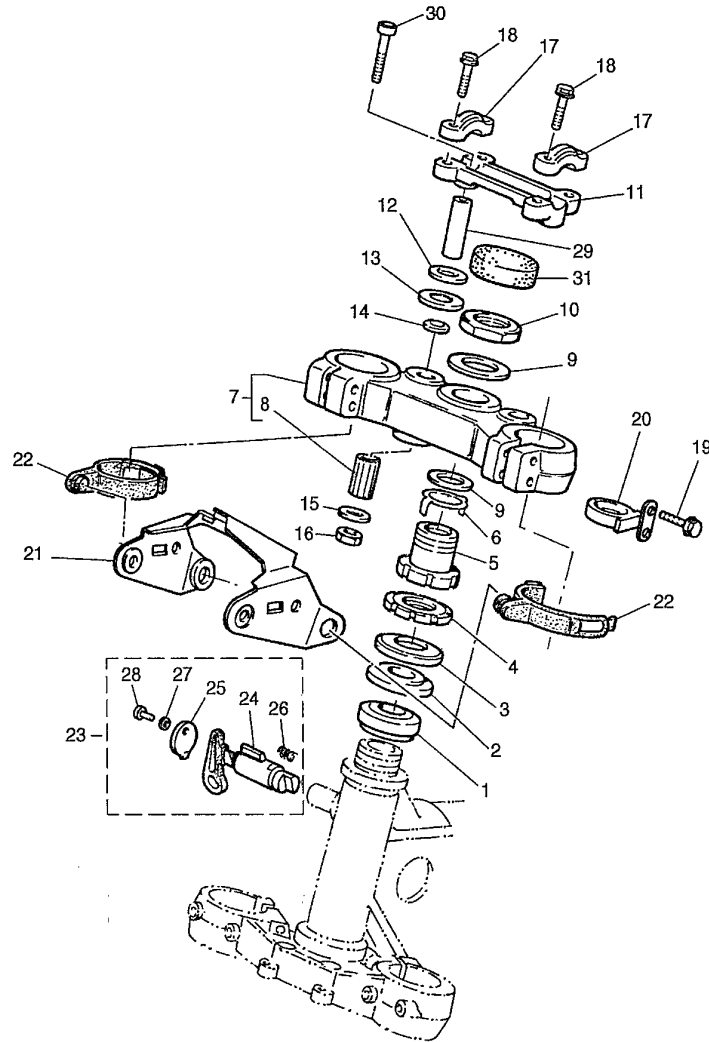

TT600RN(2001) - CYLINDER HEAD - STEERING

Printed 12/04/2011

Ref #	Part No	Description	Qty	Remarks
1	93332-00078	BEARING	1	
2	93332-00068	BEARING (2HG)	1	
3	2HG-23416-00	COVER, BALL RACE 2	1	
4	90179-28602	NUT(3JD)	1	
5	90179-28603	NUT(3JD)	1	
6	3SP-23418-00	WASHER, SPECIAL J	1	
7	5CH-WF341-00-T9	CROWN, HANDLE ASSY	1	UR. COMPETITION SILVER
8	307-22123-00	BUSH 1	2	
9	90201-365M5	WASHER, PLATE	2	
10	90170-36394	NUT (3JD)	1	
11	5CH-F3442-00-T9	HOLDER, HANDLE LOW	1	UR. COMPETITION SILVER
12	90201-128N5	WASHER, PLATE	2	
13	90202-14077	WASHER, PLATE	2	
14	90387-121E8	COLLAR	2	
15	90201-100A1	WASHER, PLATE	2	
16	5CH-F3453-00	NUT, FITTING 1	2	
17	5CH-F3441-00-T9	HOLDER, HANDLE UPP	2	UR. COMPETITION SILVER
18	95027-08035	BOLT, FLANGE	4	
19	9502L-08040	BOLT, FLANGE	4	
20	3R4-23317-00	HOLDER, CABLE	1	
21	5CH-F3174-00	STAY, HEADLIGHT	1	
22	5CH-F3489-01	BAND	2	
23	5CH-F3408-00	STEERING LOCK ASSY	1	
24	5CH-F3482-00	BODY & KEY, STEERI	1	
25	5CH-F3484-00	CAP, HANDLE LOCK	1	
26	5CH-F348G-00	SPRG,PIN ACTION	1	
27	5CH-F3486-00	STAY, PLATE	1	
28	5CH-F3483-10	RIVET	1	
29	5CH-F3448-00	SPACER	2	
30	5CH-F3436-00	BOLT	2	
31	5CH-F319U-10	CAP	1	

5CH1300-7220