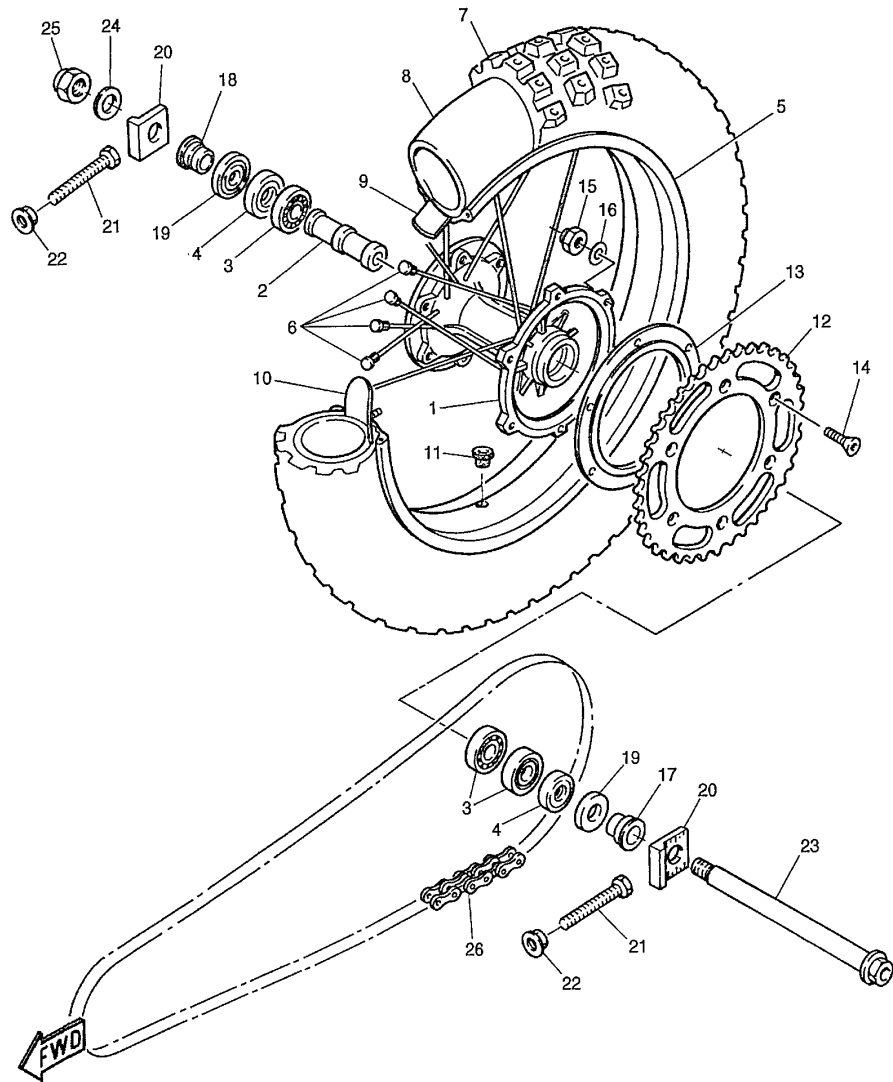

5CH1300-7270

TT600RN(2001) - CYLINDER HEAD - REAR WHEEL

Printed 12/04/2011

5CH1300-7280

D

Ref #	Part No	Description	Qty	Remarks
1	4EW-25311-00	HUB, REAR	1	
2	4EW-25317-00	SPACER, BEARING	1	
3	93306-00418	BEARING,(B6004Z)	3	
4	93106-28023	OIL SEAL	2	
5	94425-18495	RIM,250-18 WR500,ALT FOR BEL	1	
6	5CH-F5304-10	SPOKE SET, REAR	1	
7	94113-18X00	TIRE (130/90- 18")	1	UR. PIRELLI
8	94214-18891	TUBE NLA 11/01	1	UR. PIRELLI
9	94314-18554	BAND, RIM (400-18")	1	
10	4GV-F5394-10	SPACER, BEAD	1	MR96006
11	5CH-F5188-00	CAP	1	
12	5CH-F5444-00	SPROCKET, DRIVEN	1	
13	4GV-F5414-00	SPACER	1	
14	90109-085F2	BOLT,SPROCKET	6	
15	9561L-08100	NUT, U	6	
16	90201-086P8	WASHER, PLATE	6	
17	90387-200Y2	COLLAR(4AA)	1	
18	90387-203V0	COLLAR	1	
19	4V4-25367-00	COVER, HUB DUST	2	
20	3SP-25388-00	PULLER, CHAIN 1	2	
21	90101-08777	BOLT	2	
22	95707-08500	NUT, FLANGE	2	
23	3XP-25381-00	AXLE, WHEEL	1	
24	90201-204M9	WASHER, PLATE	1	
25	90185-18104	NUT, SELF-LOCKING	1	
26	9456X-00112	CHAIN	1	