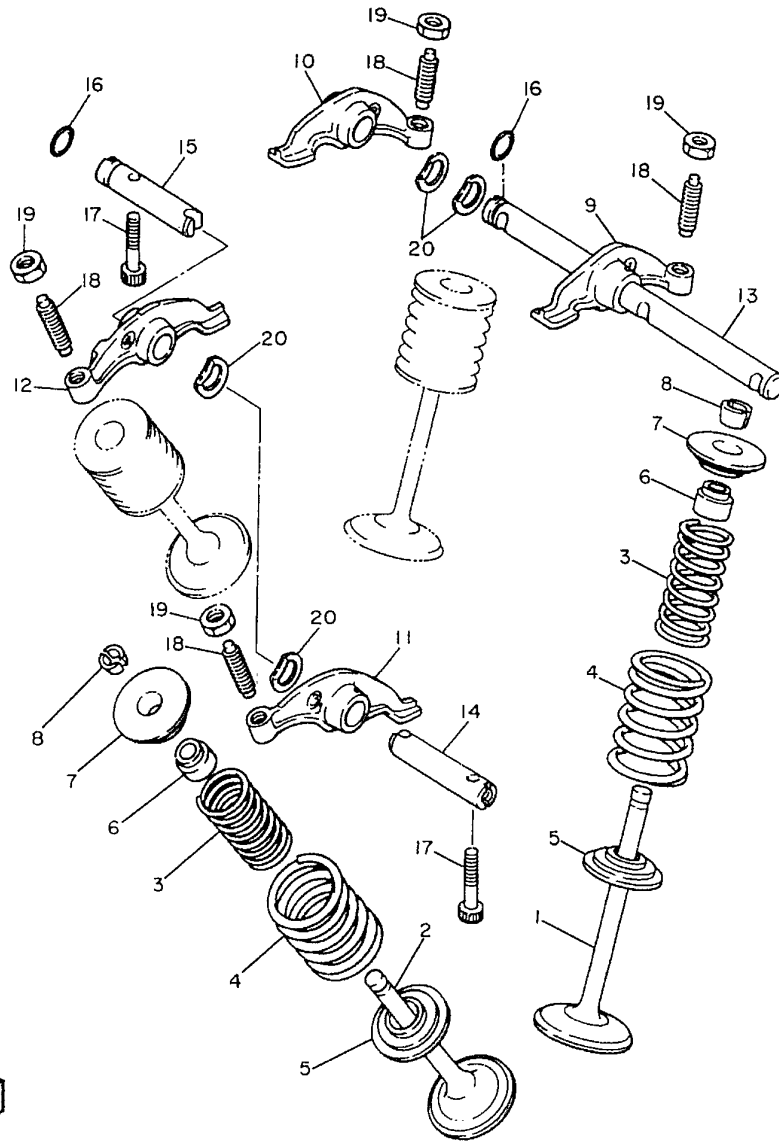

Ref #	Part No	Description	Qty	Remarks
1	1VJ-12111-00	VALVE, INTAKE	2	
2	1VJ-12121-00	VALVE, EXHAUST	2	
3	5Y1-12113-00	SPRING, VALVE INNER	4	
4	5Y1-12114-00	SPRING, VALVE OUTER	4	
5	4H7-12116-00	SEAT, VALVE SPRING	4	
6	1J7-12119-01	SEAL, VALVE STEM	4	
7	2F3-12117-00	RETAINER, VALVE SPRING	4	
8	1J7-12118-00	COTTER, VALVE	8	
9	34K-12151-00	ARM, VALVE ROCKER	1	
10	34K-12161-00	ARM, VALVE ROCKER 2	1	
11	34K-12162-00	ARM, VALVE ROCKER 3	1	
12	34K-12163-00	ARM, VALVE ROCKER 4	1	
13	2NX-12146-00	SHAFT, ROCKER	1	
14	2NX-12156-00	SHAFT, ROCKER 2	1	
15	2NX-12166-00	SHAFT, ROCKER 3	1	
16	93210-08521	O-RING	2	
17	90109-063E8	BOLT	2	
18	2NX-12159-00	SCREW, VALVE ADJUSTING	4	
19	90170-06128	NUT	4	
20	90206-12075	WASHER, WAVE (5Y1)	4	

5Y1110-2040