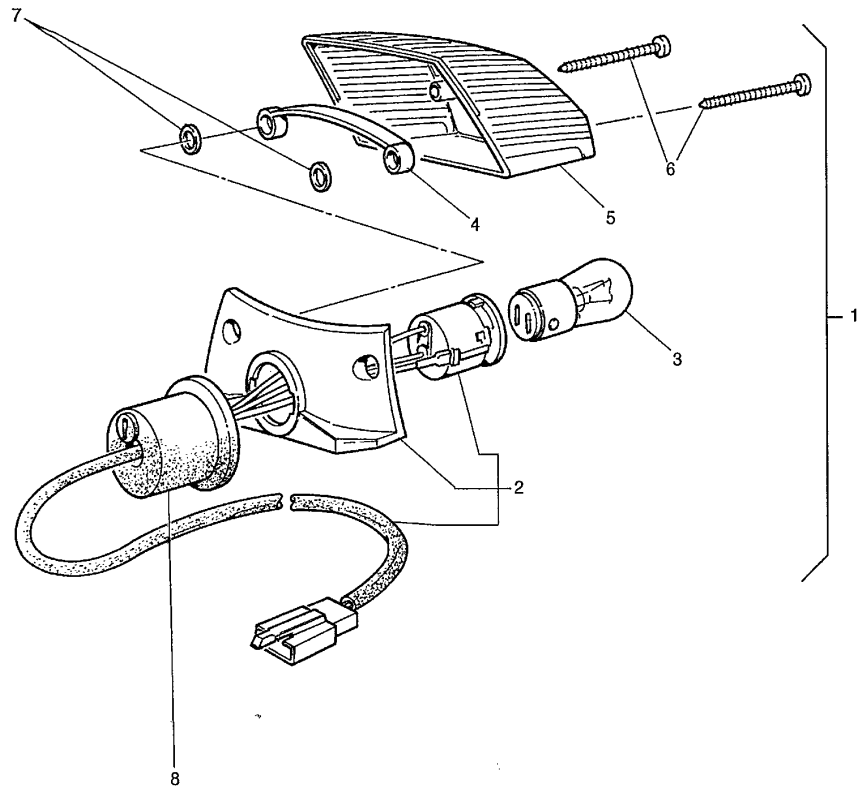

TT600RN(2001) - CYLINDER HEAD - TAILLIGHT

Printed 12/04/2011

Ref #	Part No	Description	Qty	Remarks
1	5CH-H4700-00	TAILLIGHT ASSY	1	
2	5CH-H4720-00	BASE ASSY	1	
3	2VW-H4714-00	BULB 12V-5/21W LOCAL NLA 7/03	1	L.M.
4	5CH-H4731-00	REFLECTOR	1	
5	5CH-H4721-00	LENS, TAILLIGHT	1	
6	5CH-H4725-00	WASHER, SPECIAL	2	
7	5CH-H4722-00	WASHER	2	
8	5CH-H4736-00	DAMPER, TAIL 1	1	

5CH1300-7390

E