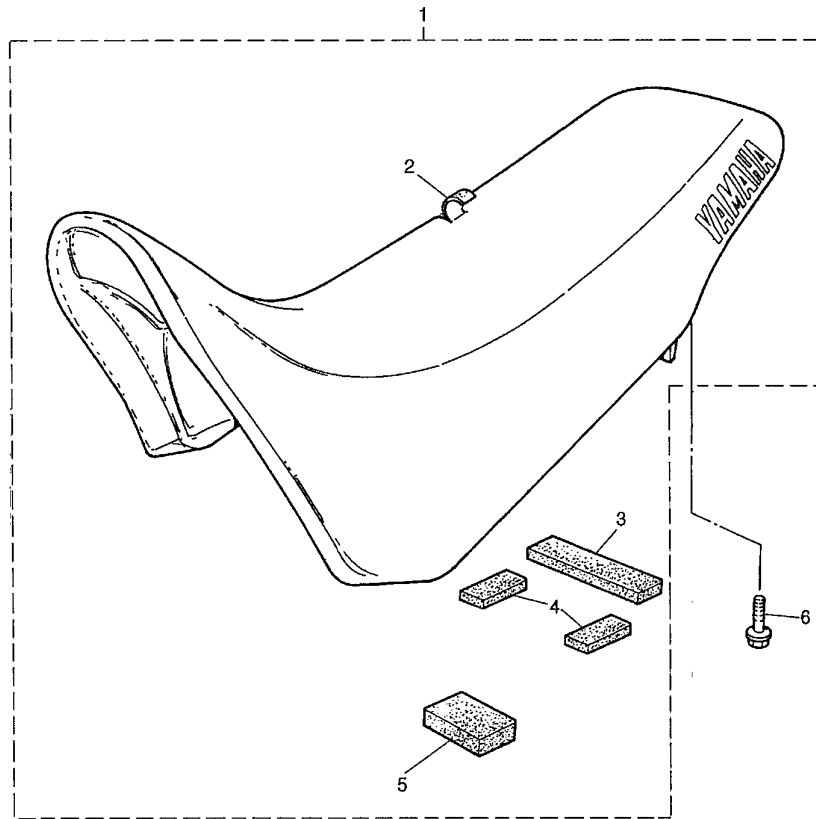

TT600RN(2001) - CYLINDER HEAD - SEAT

Printed 12/04/2011

Ref #	Part No	Description	Qty	Remarks
1	5CH-F4770-21	SEMI-DOUBLE SEAT A	1	UR.DPBS E
2	5CH-F4731-20	COVER, SEAT(BLUE)	1	UR.DPBS E
3	5CH-F4723-00	DAMPER, SEAT	1	
4	5CH-F4724-00	DAMPER, SEAT	2	
5	4SU-F8372-00	DAMPER	1	
6	9581L-06016	BOLT, FLANGE	2	

5CH4300-1250