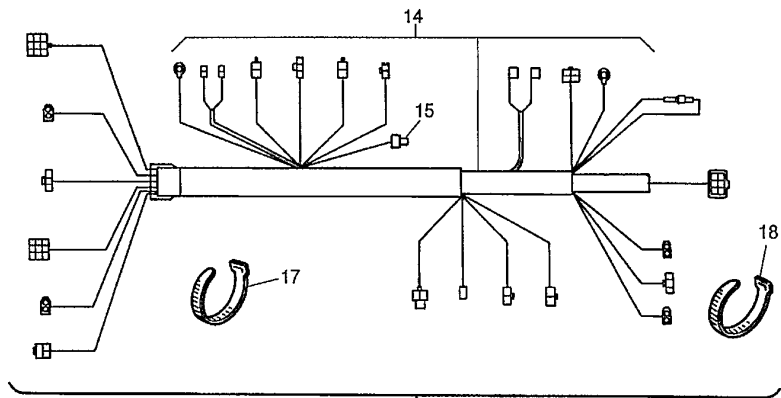

TT600RN(2001) - CYLINDER HEAD - ELECTRICAL 1

Printed 12/04/2011

Ref #	Part No	Description	Qty	Remarks
1	5CH-85540-01	CDI UNIT ASSY	1	
2	5CH-82310-00	IGNITION COIL ASSY	1	
3	9701L-06020	BOLT, HEX	2	
4	9290L-06600	WASHER	1	
5	371-82370-00	PLUG CAP ASSY	1	
6	3TJ-81960-02	RECTIFIER & REGULATOR ASSY	1	
7	9201L-06025	BOLT, BUTTON HEAD	2	
8	9701L-06016	BOLT, HEX,	1	
9	90387-06X01	COLLAR	1	
10	5CH-H252B-00	COVER MAIN SWITCH	1	
11	5CH-H2501-00	MAIN SWITCH/STEERING LOCK ASSY	1	
12	5CH-H2558-00	WASHER	1	
13	5CH-H2517-00	WASHER, SPECIAL	1	
14	5CH-H2590-01	WIRE HARNESS ASSY	1	
15	3WP-81980-00	DIODE ASSY	1	
16	3TC-81965-00	CONDENSER, SMOOTHING	1	
17	2AJ-F3192-50	BAND	2	
18	4GV-H3936-00	BAND, SWITCH CORD	6	
19	5CH-H235Y-00	DAMPER, UNIT	1	

5CH1300-7410