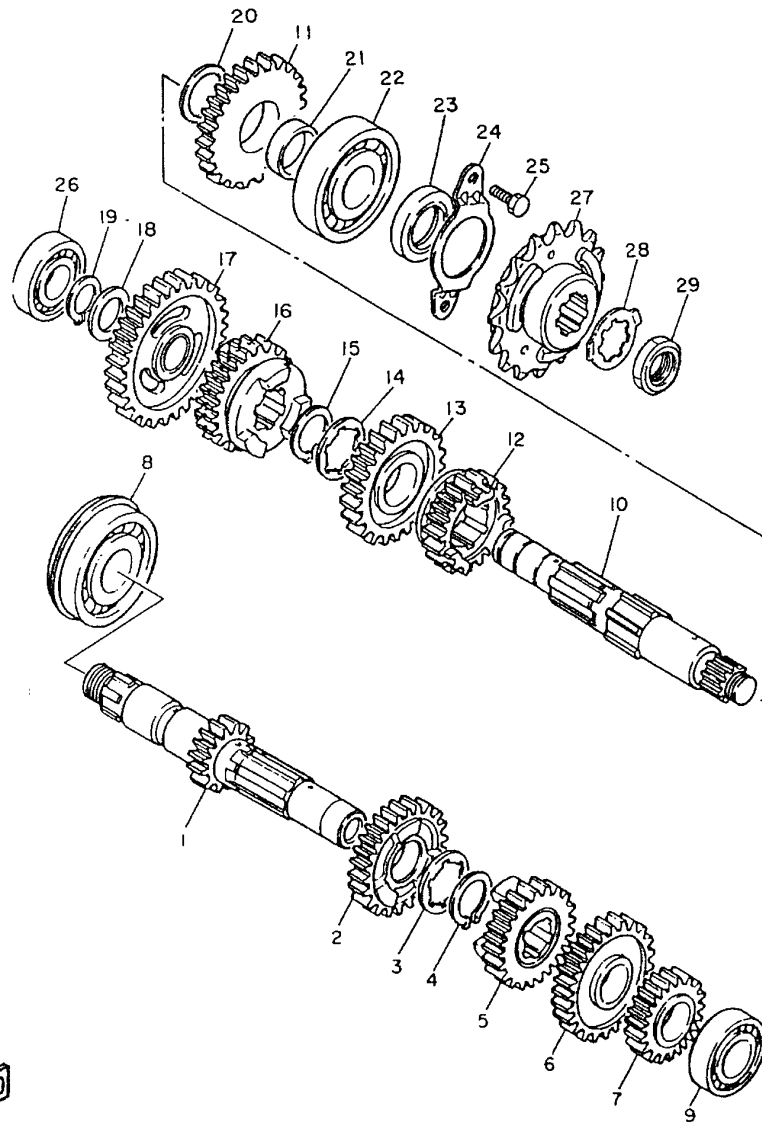

Ref #	Part No	Description	Qty	Remarks
1	2NX-17411-00	AXLE, MAIN	1	
2	34K-17141-00	GEAR,4TH PINION (22T)	1	
3	90209-22191	WASHER	1	
4	93440-25084	CIRCLIP	1	
5	1VJ-17131-00	GEAR, 3RD PINION (20T)	1	
6	3YP-17151-01	GEAR, 5TH PINION	1	
7	34K-17121-01	GEAR,2ND PINION (17T)	1	
8	93306-30540	BEARING (6305NRX1C3)	1	
9	93306-00431	BEARING	1	
10	3YP-17402-00	DRIVE AXLE ASSY	1	
11	3YP-17221-00	GEAR, 2ND WHEEL	1	
12	3YP-17251-01	GEAR, 5TH WHEEL	1	
13	1VJ-17231-00	GEAR 3RD WHEEL (24T)	1	
14	90209-22191	WASHER	1	
15	93440-25084	CIRCLIP	1	
16	55U-17241-00	GEAR 4TH WHEEL (21T)	1	
17	34K-17211-00	GEAR,1ST WHEEL	1	
18	90201-20276	WASHER, PLATE (T=10)	1	
19	99009-20400	CIRCLIP	1	
20	90201-275P2	WASHER, PLATE (3YP)	1	
21	90560-25376	SPACER, (4AE)	1	
22	93306-30535	BEARING	1	
23	93102-25226	OIL SEAL (3Y1) (25X40X6)	1	
24	5Y1-17471-00	PLATE, COVER	1	
25	97027-06014	BOLT, HEXAGON	2	
26	93306-00426	BEARING	1	
27	2NX-17460-01	SPROCKET,15T (-10 =14T)	1	
28	90215-23265	WASHER, LOCK	1	
29	90179-18552	NUT	1	

3YP351-1140