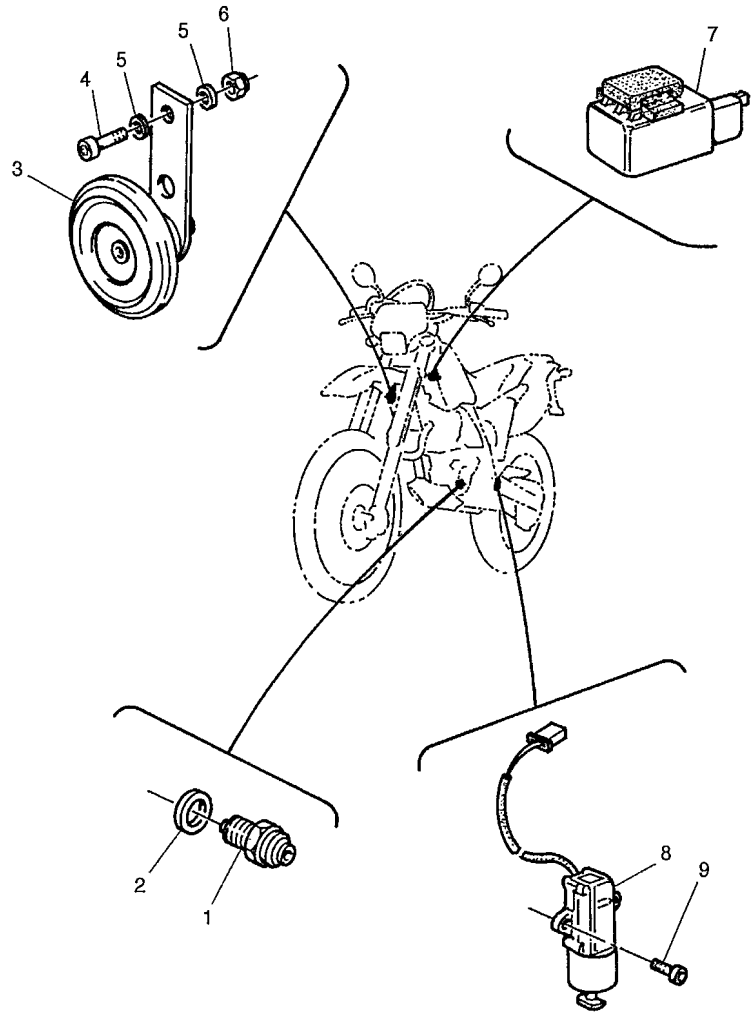

TT600RN(2001) - CYLINDER HEAD - ELECTRICAL 2

Printed 12/04/2011

Ref #	Part No	Description	Qty	Remarks
1	4KM-82540-00	NEUTRAL SWITCH ASSY	1	
2	90430-10148	GASKET	1	
3	4SU-H3371-00	HORN	1	
4	9131L-06012	BOLT, HEXAGON SOCK	1	
5	9290L-06600	WASHER	2	
6	90185-06837	NUT, SELF-LOCKING	1	
7	4GY-83350-00	FLASHER RELAY ASSY	1	
8	3LD-82566-50	SWITCH, SIDE STAND	1	
9	90110-05835	BOLT, HEXAGON SOCK	2	

5CH1300-7420