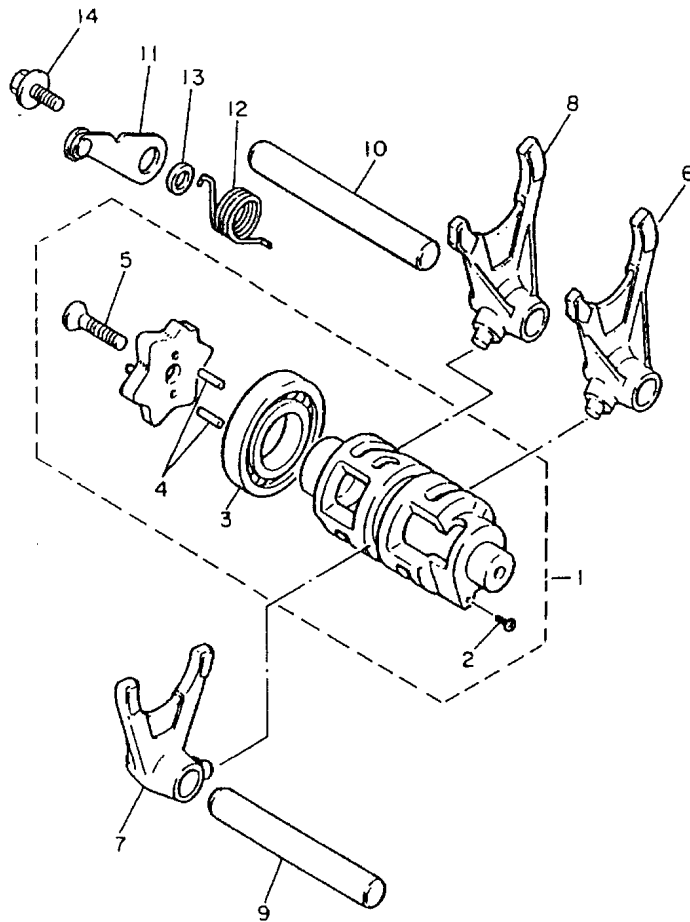

TT600RN(2001) - CYLINDER HEAD - SHIFT CAM FORK

Printed 12/04/2011

Ref #	Part No	Description	Qty	Remarks
1	3YF-18540-00	SHIFT CAM ASSY	1	
2	136-18542-00	POINT, NEUTRAL	1	
3	93316-00501	BEARING	1	
4	93604-10011	PIN, DOWEL	2	
5	90151-06017	SCREW, COUNTERSUNK	1	
6	4PT-18511-00	FORK, SHIFT 1	1	
7	4PT-18512-00	FORK, SHIFT 2	1	
8	4PT-18513-00	FORK SHIFT 3	1	
9	3YF-18531-00	BAR, SHIFT FORK GUIDE 1	1	
10	3XV-18535-00	BAR,10MM OD 944MM LONG,HOLLOW	1	
11	2KF-18140-00	STOPPER LEVER ASSY	1	
12	90508-26691	SPRING, TORSION	1	
13	90387-063F7	COLLAR	1	
14	90159-06078	SCREW, WITH WASHER	1	

2KF300-7150