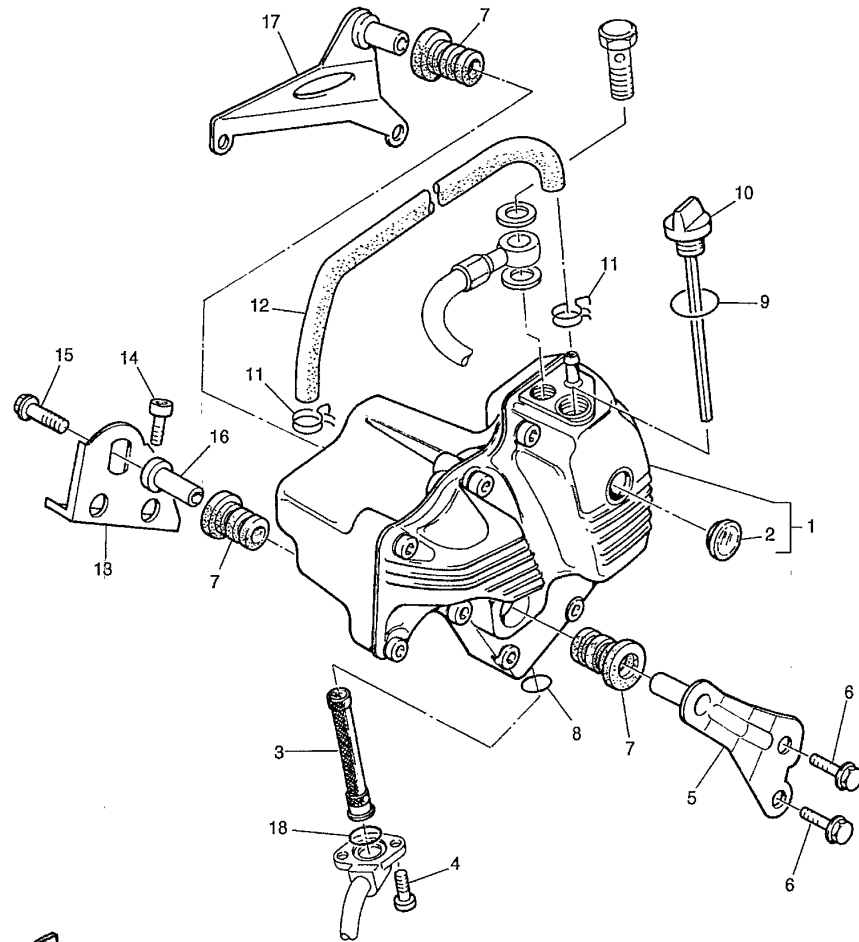

TT600RN(2001) - CYLINDER HEAD - OIL TANK

Printed 12/04/2011

Ref #	Part No	Description	Qty	Remarks
1	5CH-F1750-00-38	OIL TANK ASSY	1	UR. CLEAR
2	2H7-15361-00	GAUGE, LEVEL	1	
3	5CH-F1756-00	NET, FILTER	1	
4	9131M-06016	BOLT	2	
5	5CH-F172E-00	STAY, SIDE COVER 1	1	
6	9581L-06012	BOLT,FLG (BUY-LOC	2	
7	4SU-F1773-00	GROMMET	3	
8	93210-16X01	O-RING	1	
9	93210-218D5	O-RING	1	
10	4SU-F1761-00	GAUGE, LEVEL	1	
11	90467-12X01	CLIP	2	
12	5CH-F1745-00	PIPE, OIL TANK BRE	1	
13	5CH-F174E-00	STAY, SIDE COVER 2	1	
14	9131L-06012	BOLT, HEXAGON SOCK	2	
15	9581M-06020	BOLT,FLG (K-LOCAL	1	
16	5CH-F1769-00	COLLAR, UNION SCRE	1	
17	5CH-F175V-00	BRACKET 3	1	
18	93210-100A9	O-RING	1	

5CH1300-7191