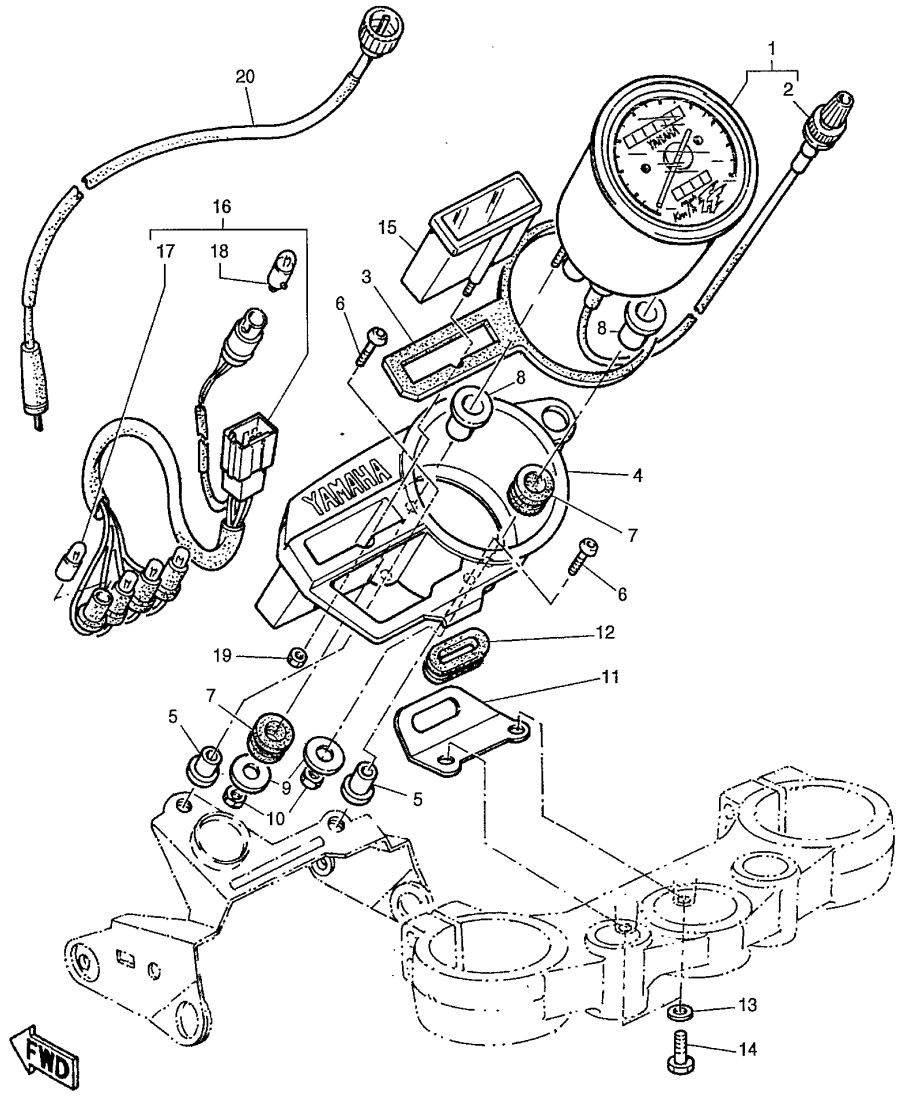

5CH4300-1360

TT600RN(2001) - CYLINDER HEAD - METER

Printed 12/04/2011

Ref #	Part No	Description	Qty	Remarks
1	5CH-H3570-10	SPEEDOMETER ASSY	1	
2	5CH-H3578-00	KNOB, TRIP METER	1	
3	5CH-H3513-00	DAMPER	1	
4	5CH-H3519-00	BRACKET, METER	1	
5	90387-06X00	COLLAR	2	
6	9201L-06016	BOLT, BUTTON HEAD	2	
7	5CH-H3523-00	DAMPER	2	
8	90387-05X01	COLLAR	2	
9	9290L-05200	WASHER, PLAIN	2	
10	90179-05X02	NUT	2	
11	5CH-H354B-00	BRACKET, METER 1	1	
12	5CH-H3592-00	DAMPER	1	
13	9290L-06100	WASHER	2	
14	9701L-06014	BOLT, HEX,	2	
15	4GV-H3587-00	BODY, PILOT LIGHT	1	
16	5CH-H3520-00	SOCKET CORD ASSY	1	
17	000-00000-00	BALL JOINT SET LH	4	L.M.
18	000-00000-00	BALL JOINT SET LH	1	L.M.
19	4GV-H354L-00	NUT, SHAFT SUPT	1	
20	5CH-H3550-10	SPEEDOMETER CABLE	1	