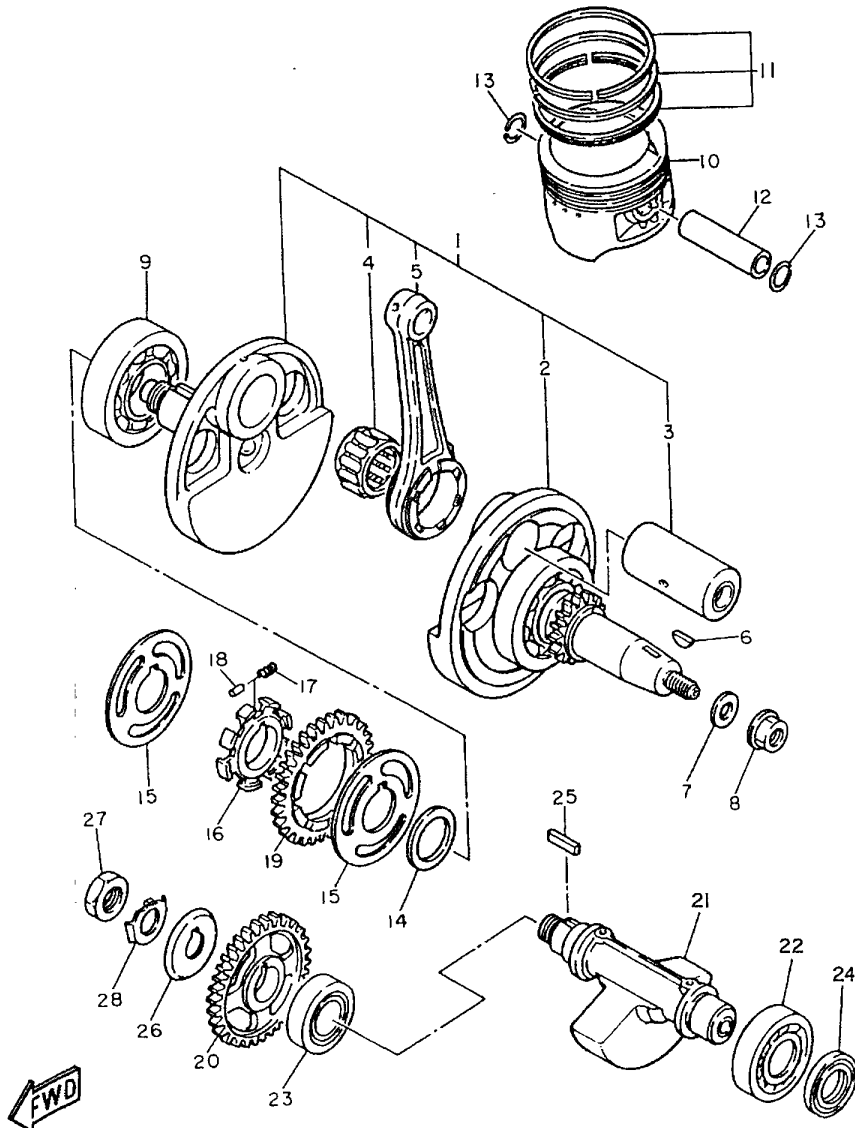

Ref #	Part No	Description	Qty	Remarks
1	5CH-11400-00	CRANKSHAFT ASSY	1	
2	5CH-W1141-00	CRANK 1	1	
3	1VJ-11681-00	PIN, CRANK 1	1	
4	93310-635D4	BEARING	1	
5	3TB-11651-00	ROD, CONNECTING J	1	
6	90280-16053	KEY, WOODRUFF	1	
7	90201-14226	280 WASHER, PLATE	1	
8	90179-14317	NUT	1	
9	93306-30702	BEARING	1	
10	3TB-11636-00	PISTON (050MM O/S)J	1	AP
10	3TB-11638-00	PISTON (100MM O/S)J	1	AP
10	3TB-11631-00-Y0	PISTON (STD) J	1	URRC
11	34L-11610-00	PISTON RING SET (STD)	1	URRC
11	34L-11610-20	PISTON RING SET (050MM O/S)	1	AP
11	34L-11610-40	PISTON RING SET (100MM O/S)	1	
12	1JK-11633-01	PIN, PISTON	1	
13	93450-24028	CIRCLIP	2	
14	90201-301F4	WASHER, PLATE	1	
15	34K-11565-02	WASHER, BEARING COVER	2	
16	5Y1-11496-01	BOSS, BUFFER	1	
17	90501-22721	SPRING, COMPRESSION	8	
18	93605-10090	PIN, DOWEL	4	
19	2JT-11536-00	GEAR, DRIVE PN MC00031	1	
20	5Y1-11531-00	GEAR, BLANCE WT 44T	1	
21	34K-11454-00	WEIGHT 1	1	
22	93306-30525	BEARING	1	
23	93306-30534	300 BEARING	1	
24	93101-25106	OIL SEAL	1	
25	90282-05013	KEY, STRAIGHT (3Y1)	1	
26	34K-11145-00	PLATE, BREATHER 2	1	
27	90170-16343	NUT	1	
28	90215-16242	WASHER, LOCK	1	

31B351-0030