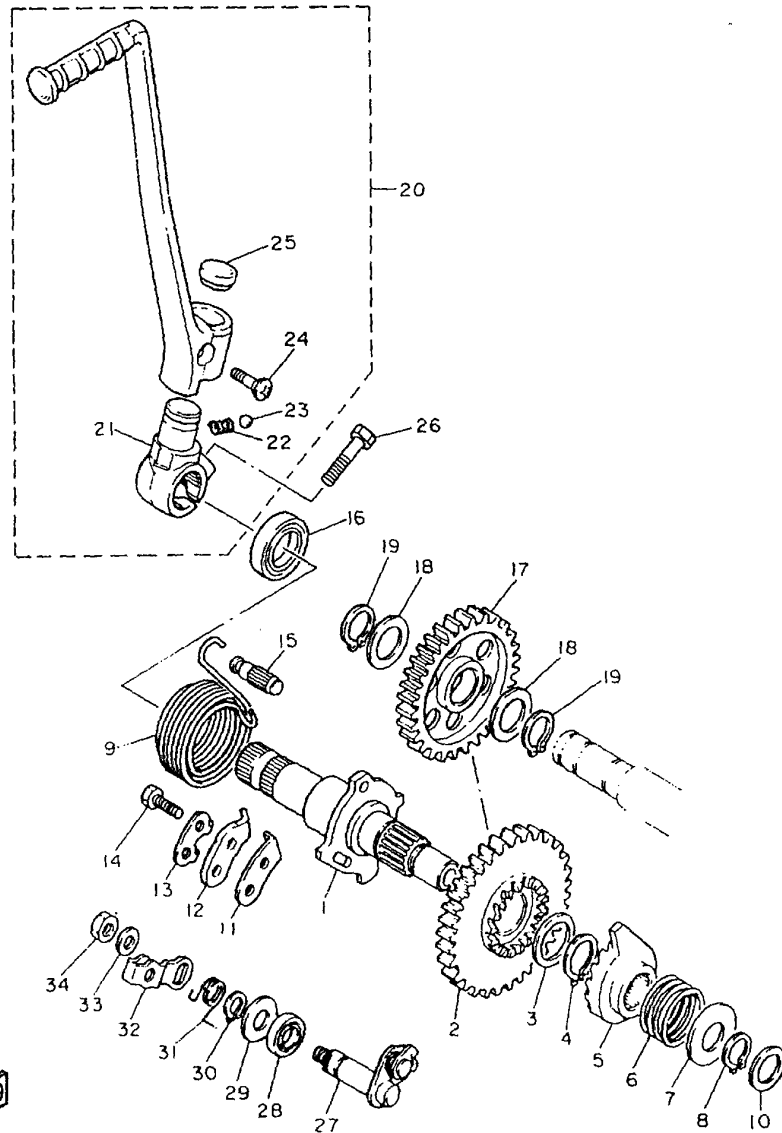

5Y1110-2040

TT600RN(2001) - CYLINDER HEAD - CAMSHAFT CHAIN

Printed 12/04/2011

Ref #	Part No	Description	Qty	Remarks
1	1JK-12171-00	CAMSHAFT ASSY 1	1	
2	3TB-12176-00	SPROCKET, CAM CHAINJ	1	
3	90105-07342	BOLT, WASHER BASED	2	
4	94590-27126	CAM CHAIN HIVO TT600,XT550-600	1	
5	34K-12231-00	GUIDE, STOPPER 1	1	
6	34K-12241-00	GUIDE, STOPPER 2	1	
7	97027-06016	BOLT	2	
8	92907-06600	WASHER, PLATE	2	
9	3TB-12210-00	TENSIONER ASSY, CAM CHAIN	1	
10	91317-06025	BOLT	2	
11	4DW-12213-00	GASKET, TENSIONER CASE	1	

Ref #	Part No	Description	Qty	Remarks
31	5Y1-15645-00	SHIM, KICK SHAFT	1	
32	5Y1-1562F-01	PLATE, DECOMP	1	
33	4GV-E5441-00	HOLDER, CLUTCH CABLE	1	

5CH1300-7110

TT600RN(2001) - CYLINDER HEAD - STARTER

Printed 12/04/2011

Ref #	Part No	Description	Qty	Remarks
1	5Y1-15660-01	KICK AXLE ASSY	1	
2	34K-15641-00	GEAR, KICK (35T)	1	
3	90201-20685	WASHER, PLATE (T=05)	1	
4	93410-20038	CIRCLIP	1	
5	5Y1-15671-01	WHEEL, RATCHET	1	
6	90501-16107	SPRING, COMPRESSION	1	
7	90201-155K6	WASHER, PLATE	1	
8	99009-15400	CIRCLIP	1	
9	90508-32529	323 SPRING, TORSION	1	
10	90201-15701	WASHER, PLATE (T=10)	1	
11	2NX-15668-00	STOPPER	1	
12	2NX-15674-00	GUIDE, RATCHET WHEEL	1	
13	214-15686-00	WASHER, LOCK	1	
14	97027-06016	BOLT	2	
15	248-15668-00	STOPPER	1	
16	93102-20108	OIL SEAL	1	
17	5Y1-15651-01	GEAR, KICK IDLE	1	
18	90201-20276	WASHER, PLATE (T=10)	2	
19	99009-20400	CIRCLIP	2	
20	5Y1-15620-02	KICK CRANK ASSY	1	
21	5Y1-15621-01	BOSS, KICK CRANK	1	
22	90501-12081	SPRING, COMPRESSION	1	
23	93507-32009	303 BALL 1023	1	
24	90152-06010	SCREW, COUNTERSUNK	1	
25	90336-18038	PLUG, TAPER	1	
26	9701L-08030	BOLT, HEX,	1	
27	3Y1-1561A-02	DECOMP LEVER ASSY	1	
28	93102-10207	OIL SEAL (SD 10-21-5 HS)	1	
29	90201-10135	309 WASHER, PLATE	1	
30	99009-10400	CIRCLIP	1	
31	90508-14524	323 SPRING, TORSION	1	
32	5Y1-1561G-00	LEVER, CABLE	1	
33	92907-06600	WASHER, PLATE	1	
34	95317-06700	NUT	1	