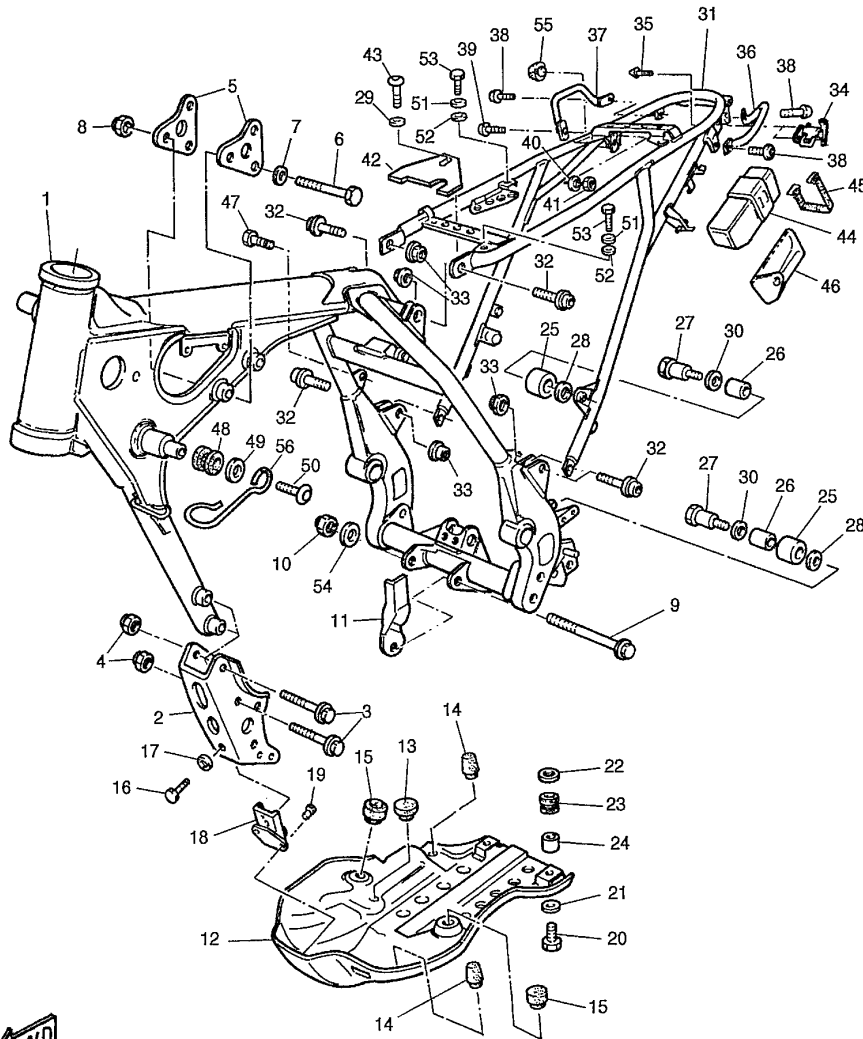

5CH1300-7171

C

Ref #	Part No	Description	Qty	Remarks
1	5CH-F1110-00-T9	FRAME COMP	1	UR. COMPETITION SILVER
2	4GV-F1316-00-T9	STAY, ENGINE 3	1	UR. COMPETITION SILVER
3	95817-10070	BOLT, FLANGE	4	
4	95607-10200	NUT, U FLANGE	4	
5	4GV-F1315-00	STAY, ENGINE 2	1	
6	97017-10080	BOLT	3	
7	92907-10100	WASHER, SPRING	3	
8	95607-10200	NUT, U FLANGE	3	
9	95817-10110	BOLT, FLANGE	1	
10	95607-10200	NUT, U FLANGE	1	
11	4GV-F176E-00	PLATE	1	
12	5CH-F1471-00	PROTECTOR, ENGINE	1	
13	2J5-21732-00	SEAL 1	1	
14	4N0-27114-00	STOPPER, MAIN STAND	2	
15	34L-21485-00	DAMPER, RUBBER 1	2	
16	97007-08016	BOLT(JN5)	1	
17	92907-08100	WASHER, SPRING	1	
18	34L-21486-00	309 DAMPER 2	1	
19	90267-48079	RIVET, BLIND	2	
20	97007-06020	BOLT	2	
21	92907-06100	WASHER, SPRING	2	
22	90201-06X04	WASHER, PLATE NLA 11/01	2	
23	90480-14229	GROMMET	2	
24	90387-060A7	COLLAR	2	
25	30X-22178-00	TENSIONER	2	
26	4V4-22184-00	BUSH	2	
27	90109-08705	BOLT	2	
28	90201-13202	WASHER, PLATE 2011565	2	
29	9290L-06200	WASHER	1	
30	90201-08753	P52 WASHER, PLATE (3L5)	2	
31	5CH-F1190-00-T9	REAR FRAME COMP	1	UR. COMPETITION SILVER
32	90109-087F1	BOLT	4	
33	90179-08X03	NUT	4	
34	5CH-F1308-00	HELMET HANGER ASSY	1	
35	5CH-H252V-00	SCREW,SPECIAL	2