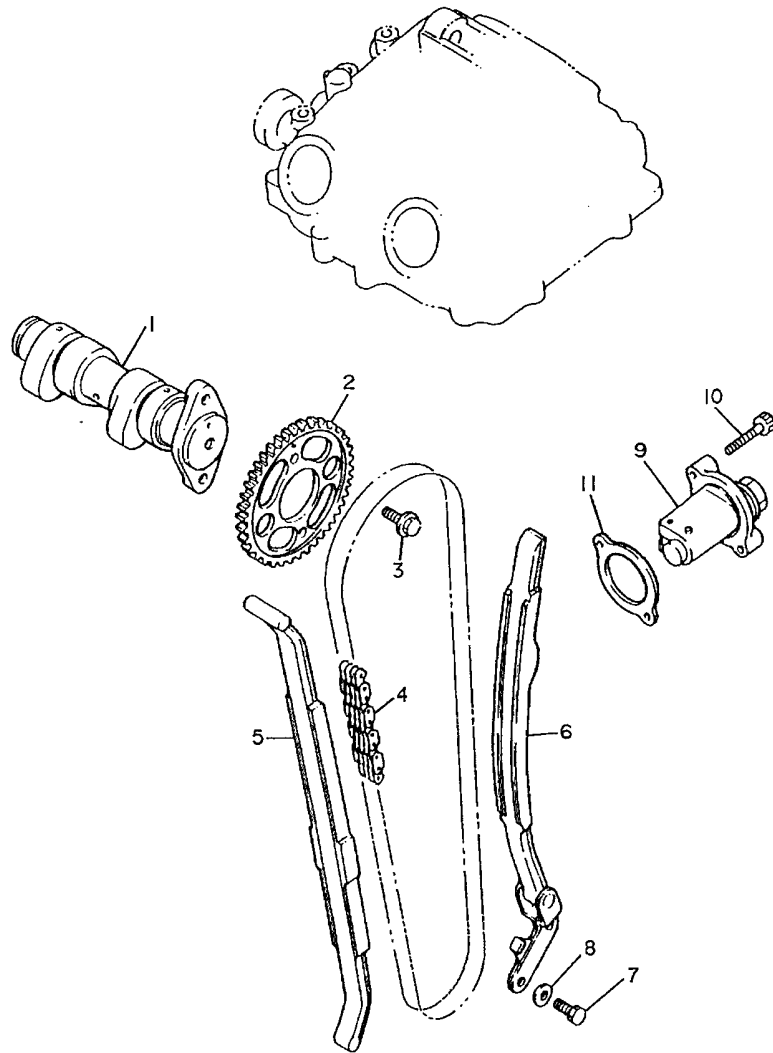

31B351-0030

Ref #	Part No	Description	Qty	Remarks
1	1VJ-12111-00	VALVE, INTAKE	2	
2	1VJ-12121-00	VALVE, EXHAUST	2	
3	5Y1-12113-00	SPRING, VALVE INNER	4	
4	5Y1-12114-00	SPRING, VALVE OUTER	4	
5	4H7-12116-00	SEAT, VALVE SPRING	4	
6	1J7-12119-01	SEAL, VALVE STEM	4	
7	2F3-12117-00	RETAINER, VALVE SPRING	4	
8	1J7-12118-00	COTTER, VALVE	8	
9	34K-12151-00	ARM, VALVE ROCKER	1	
10	34K-12161-00	ARM, VALVE ROCKER 2	1	
11	34K-12162-00	ARM, VALVE ROCKER 3	1	
12	34K-12163-00	ARM, VALVE ROCKER 4	1	
13	2NX-12146-00	SHAFT, ROCKER	1	
14	2NX-12156-00	SHAFT, ROCKER 2	1	
15	2NX-12166-00	SHAFT, ROCKER 3	1	
16	93210-08521	O-RING	2	
17	90109-063E8	BOLT	2	
18	2NX-12159-00	SCREW, VALVE ADJUSTING	4	
19	90170-06128	NUT	4	
20	90206-12075	WASHER, WAVE (5Y1)	4	

5Y1110-2040

TT600RN(2001) - CYLINDER HEAD - CAMSHAFT CHAIN

Printed 12/04/2011

Ref #	Part No	Description	Qty	Remarks
1	1JK-12171-00	CAMSHAFT ASSY 1	1	
2	3TB-12176-00	SPROCKET, CAM CHAINJ	1	
3	90105-07342	BOLT, WASHER BASED	2	
4	94590-27126	CAM CHAIN HIVO TT600,XT550-600	1	
5	34K-12231-00	GUIDE, STOPPER 1	1	
6	34K-12241-00	GUIDE, STOPPER 2	1	
7	97027-06016	BOLT	2	
8	92907-06600	WASHER, PLATE	2	
9	3TB-12210-00	TENSIONER ASSY, CAM CHAIN	1	
10	91317-06025	BOLT	2	
11	4DW-12213-00	GASKET, TENSIONER CASE	1	