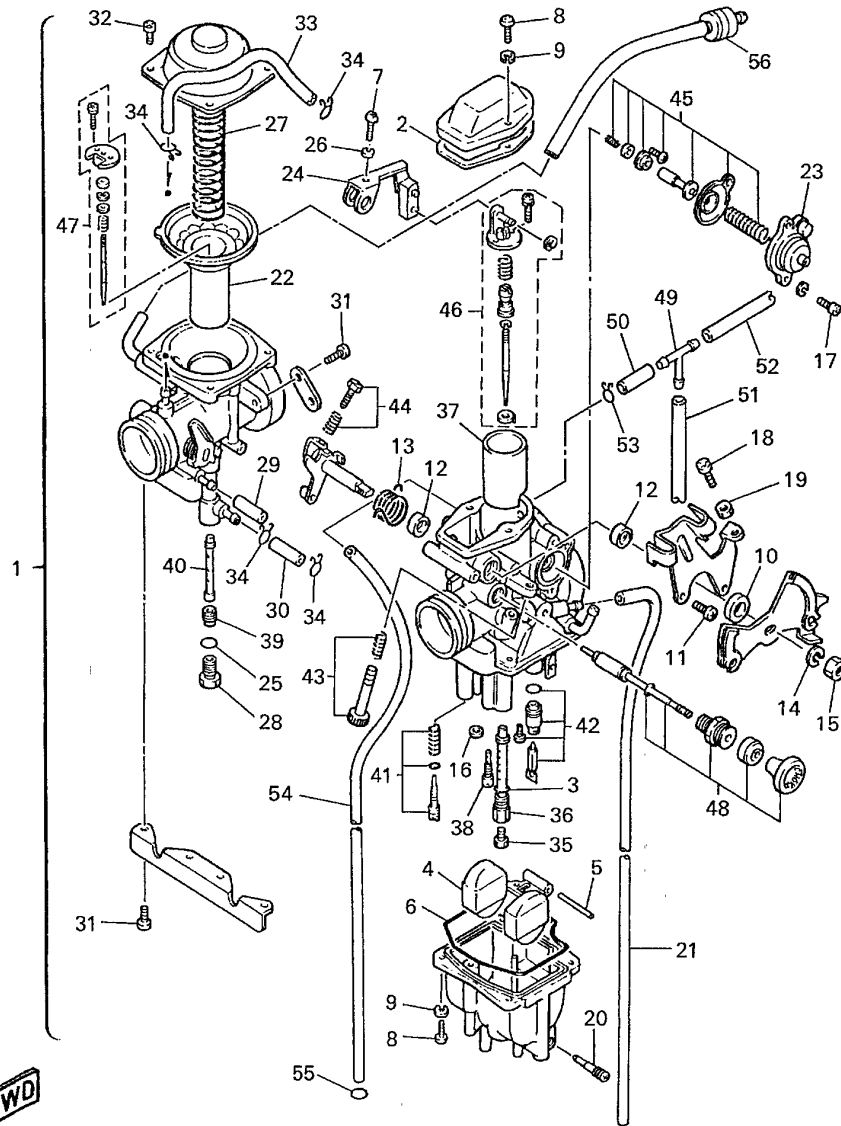

TT600RN(2001) - CYLINDER HEAD - CARBURETOR

Printed 12/04/2011

5CH1354-7080

Copyright 2009 Yamaha Motor Australia

Ref #	Part No	Description	Qty	Remarks
1	5CH-14301-02	CARBURETOR ASSY 1	1	
2	2JN-14198-00	GASKET NLA 10/97	1	
3	360-24512-00	GASKET	1	
4	2JN-14385-00	FLOAT	1	
5	689-14386-00	PIN	1	
6	5Y1-14384-00	GASKET, FLOAT CHAMBER	1	
7	4PT-14325-00	SCREW, A M	1	
8	98501-04014	SCREW, PAN HEAD	6	
9	92902-04100	P58 WASHER, SPRING	6	
10	1JK-14357-00	COLLAR	1	
11	214-24535-00	SCREW, LEVER FITTING	2	
12	5Y1-14752-00	PIPE, OUTLET NLA 10/97	2	
13	2NX-14131-00	SPRING, THROTTLE V	1	
14	5Y1-14356-00	WASHER, SPRING	1	
15	5Y1-14358-10	NUT	1	
16	5Y1-14536-00	GASKET	1	
17	98501-04010	584 SCREW	2	
18	5Y1-14216-00	SCREW	1	
19	30X-14358-00	NUT	1	
20	5Y1-14115-00	PLUG(FOR TT250B =14T-14104-00)	1	
21	5CH-14149-00	PIPE	2	
22	3GV-14940-00	DIAPHRAGM ASSY	1	
23	2JN-14293-00	COVER 1	1	
24	5CH-14291-10	BRACKET 1	1	
25	1JK-14397-00	O-RING	1	
26	92990-04100	WASHER, SPRING	1	
27	1JK-14286-00	SPRING	1	
28	7FK-14394-00	VALVE, DRAIN	1	
29	5Y1-14349-00	PIPE	1	
30	30X-14148-00	PIPE	1	
31	98501-05010	656 SCREW, PAN HEAD	6	
32	214-24535-00	SCREW, LEVER FITTING	4	
33	5Y1-14149-00	PIPE	1	
34	5Y1-14159-00	CLIP	4	
35	288-14343-75	TT600BEL JET,(#150)	1	UR. STD.
35	288-14343-73	JET, MAIN (#145)	1	
35	288-14343-78	JET, MAIN (#155)	1	
36	2KF-14341-00	NOZZLE, MAIN	1	
37	5CH-14313-40	VALVE, THROTTLE 2	1	
38	43F-14342-27	JET, PILOT (#54)	1	
39	30X-14343-65	JET, MAIN (#130) 1079	1	
40	1JK-14355-00	NOZZLE, MAIN 2	1	
41	51Y-14105-00	PILOT SCREW SET	1	
42	2JN-14107-00	NEEDLE VALVE SET	1	
43	2NX-1490K-00	STOP SCREW SET	1