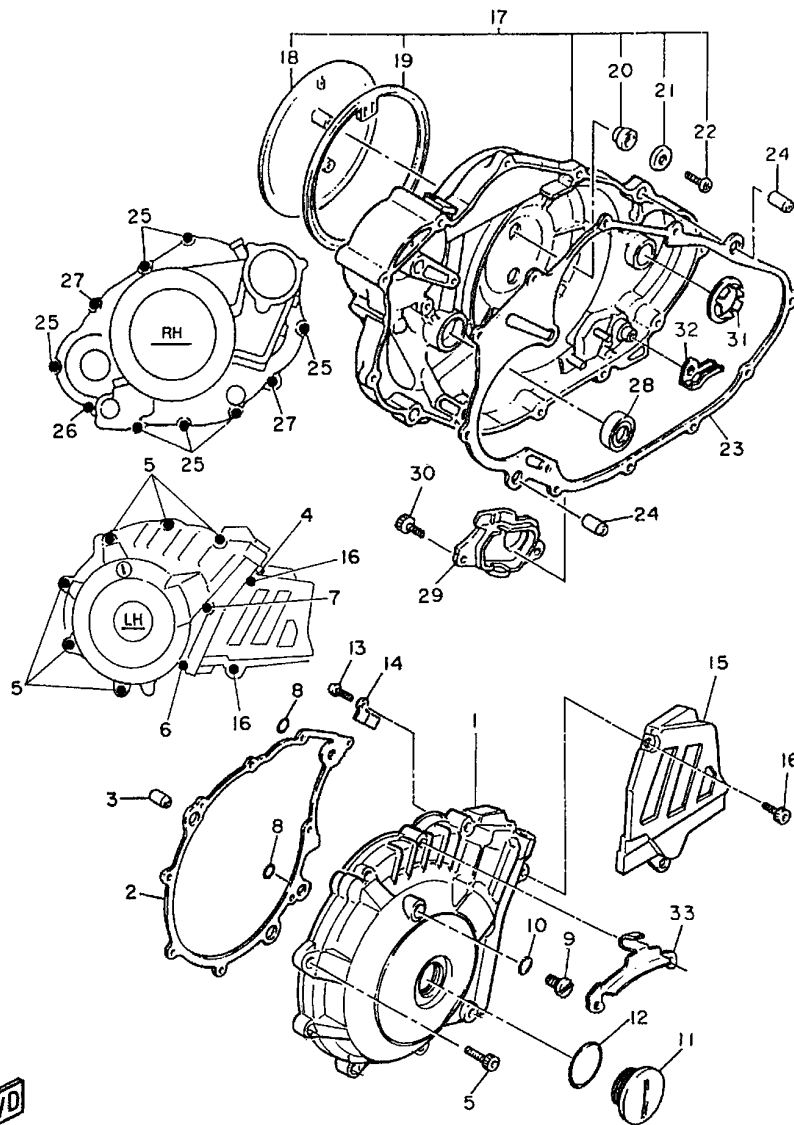

5CH1300-7110

Ref #	Part No	Description	Qty	Remarks
1	5CH-15411-00	COVER, CRANKCASE 1	1	UR. COMPETITION SILVER
2	4DW-15451-00	GASKET,CRANKCASE(1VJ-15451-00)	1	
3	99530-12016	311 PIN,DOWEL 1044	2	
4	91317-06030	BOLT(4MY)	1	
5	91317-06025	BOLT	6	
6	91317-06050	BOLT	1	
7	91317-06050	BOLT	1	
8	93210-13361	O-RING	2	
9	90340-08014	PLUG, STRAIGHT SCREW	1	UR. COMPETITION SILVER
10	90430-08143	GASKET	1	
11	90340-36076	292 PLUG, STRAIGHT SCREW	1	UR. COMPETITION SILVER
12	93210-357A3	O-RING	1	
13	98507-06012	SCREW, PAN HEAD	1	
14	90462-16102	323 CLAMP	1	
15	5CH-E5421-10	COVER, CRANKCASE 2	1	UR. COMPETITION SILVER
16	9131M-06016	BOLT	2	
17	4PT-15430-00	CRANKCASE COVER ASSY 3	1	UR. COMPETITION SILVER
18	4PT-15418-00	COVER, CHAIN CASE	1	
19	1JK-15449-00	RING, RUBBER	1	
20	1JK-15486-00	GROMMET	2	
21	90209-05279	323 WASHER (1JK)	2	
22	98507-05010	SCREW, PAN HEAD	2	
23	4DW-15462-00	GASKET C/CASE (34K-15462-01)	1	
24	99530-12016	311 PIN,DOWEL 1044	2	
25	91317-06025	BOLT	7	
26	91317-06030	BOLT(4MY)	1	
27	91317-06035	BOLT	2	
28	93101-14092	OIL SEAL (S7-14-25-55-1-HS)	1	
29	1JK-15417-00	292 COVER, CAP	1	
30	91317-06016	BOLT	2