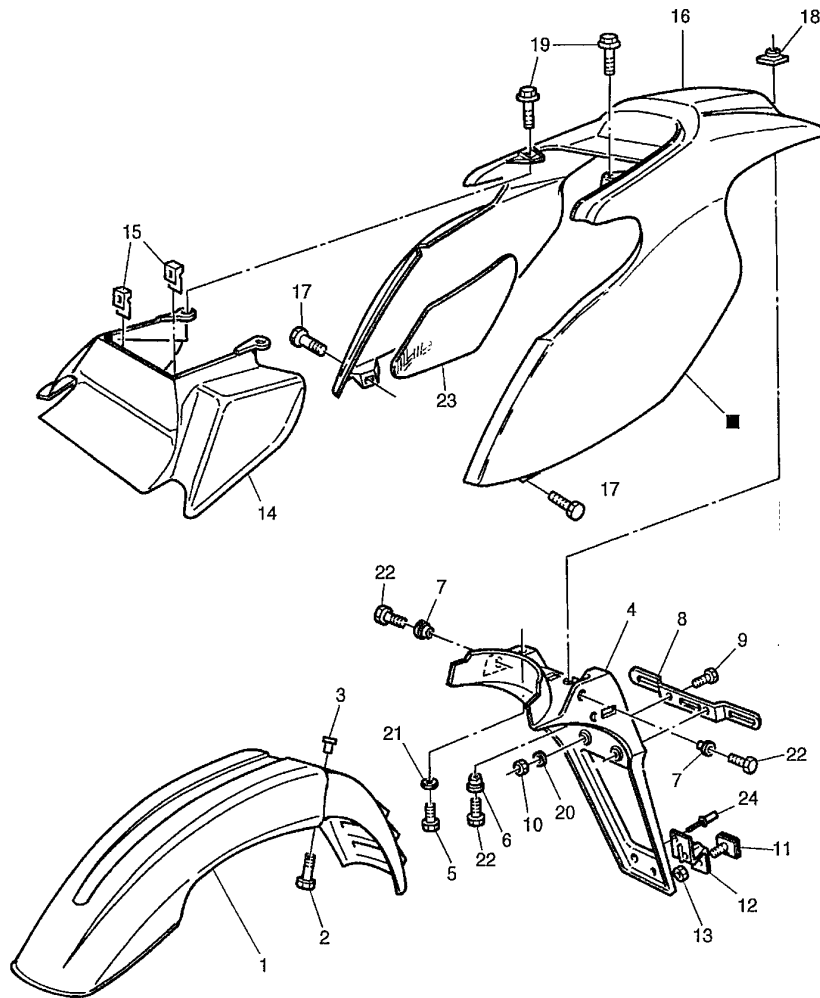

TT600RN(2001) - CYLINDER HEAD - FENDER

Printed 12/04/2011

5CH1300-7181

Ref #	Part No	Description	Qty	Remarks
1	5CH-F1511-10	FENDER, FRONT	1	UR.DPBS E
2	90119-06097	P57 BOLT, WITH WASHER	4	
3	90387-062M9	COLLAR	4	
4	5CH-F1685-01	BRACKET, LICENSE	1	
5	9701L-06020	BOLT, HEX	1	
6	90387-062M9	COLLAR	1	
7	90387-06X01	COLLAR	2	
8	3SH-H4551-00	BRACKET, LICENCE	1	
9	9581M-06020	BOLT,FLG (K-LOCAL	2	
10	9571L-06300	NUT, FLANGE	2	
11	5CH-H5130-00	REAR REFLECTOR ASSY WR400ADR	1	
12	5CH-H5132-00	BRACKET, REFLECTOR	1	
13	90185-06837	NUT, SELF-LOCKING	1	
14	5CH-F219X-00	COVER	1	
15	5CH-F177L-00	PLATE, SPRING	2	
16	5CH-F1610-10	REAR FENDER COMP (BLUE)	1	UR.DPBS E
17	9581L-06012	BOLT,FLG (BUY-LOC	2	
18	5CH-F1736-00	NUT,PLATE	1	
19	9581L-06016	BOLT, FLANGE	2	
20	9290L-06200	WASHER	2	
21	9290L-06200	WASHER	1	
22	9131L-06016	BOLT, HEXAGON SOCK	3	
23	5CH-F174A-00	INSULATOR, SIDE CO	1	
24	90267-48X00	RIVET, BLIND	2