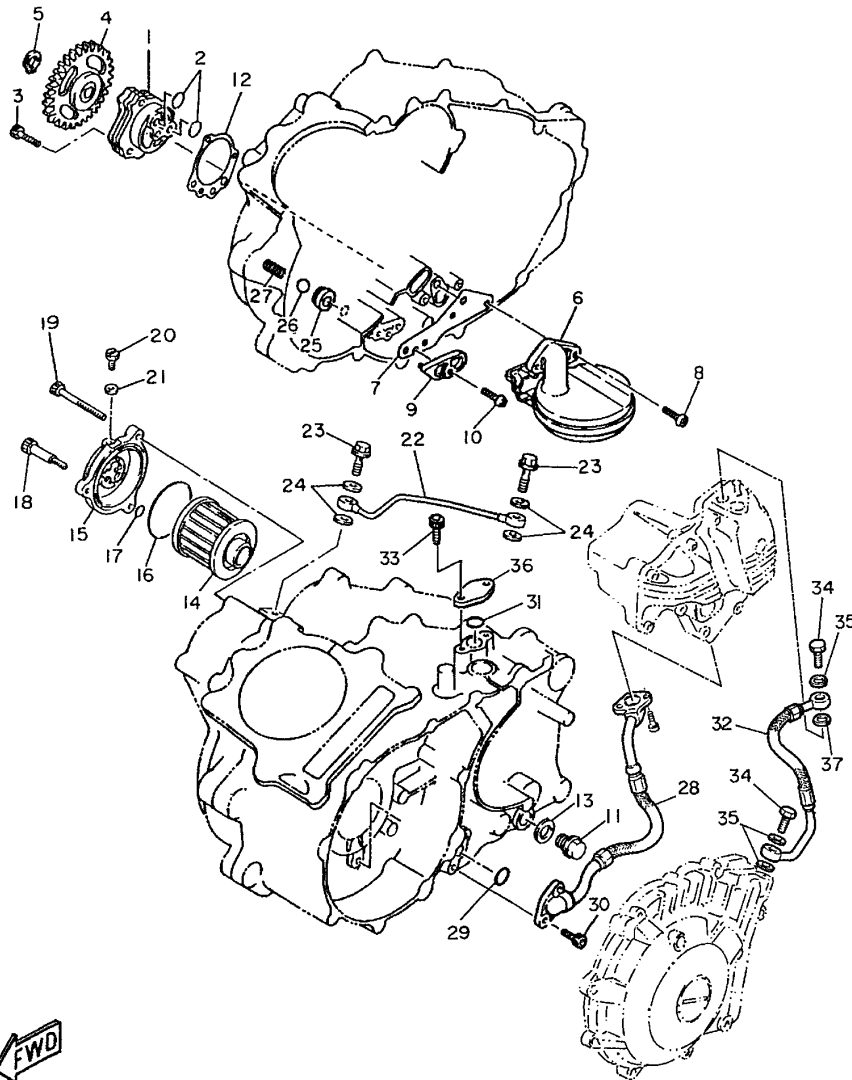

5Y1110-2040

TT600RN(2001) - CYLINDER HEAD - CAMSHAFT CHAIN

Printed 12/04/2011

Ref #	Part No	Description	Qty	Remarks
1	1JK-12171-00	CAMSHAFT ASSY 1	1	
2	3TB-12176-00	SPROCKET, CAM CHAINJ	1	
3	90105-07342	BOLT, WASHER BASED	2	
4	94590-27126	CAM CHAIN HIVO TT600,XT550-600	1	
5	34K-12231-00	GUIDE, STOPPER 1	1	
6	34K-12241-00	GUIDE, STOPPER 2	1	
7	97027-06016	BOLT	2	
8	92907-06600	WASHER, PLATE	2	
9	3TB-12210-00	TENSIONER ASSY, CAM CHAIN	1	
10	91317-06025	BOLT	2	
11	4DW-12213-00	GASKET, TENSIONER CASE	1	

3AJ1351-8050

Ref #	Part No	Description	Qty	Remarks
1	3AJ-13300-01	OIL PUMP,*GASKET=3SX-13329-00	1	
2	93210-13361	O-RING	2	
3	91317-06035	BOLT	3	
4	3AJ-13325-00	GEAR, PUMP DRIVEN	1	
5	99009-11400	CIRCLIP	1	
6	5Y1-W1343-00	STRAINER COMP	1	
7	4DW-13415-00	SEAL,STRAINER (5Y1-13415-01)	1	
8	98507-06016	SCREW, PAN HEAD	2	
9	5Y1-15427-01	COVER, CAP 2	1	
10	98507-06016	SCREW, PAN HEAD	1	
11	90340-14132	PLUG, STRAIGHT SCREW	1	
12	3SX-13329-00	GASKET, PUMP COVER	1	
13	214-11198-01	GASKET	1	
14	4X7-13440-01	OIL FILTER ASSY	1	
15	4PT-13447-00	COVER,OIL	1	
16	93210-64297	O-RING	1	
17	93210-07135	O-RING	1	
18	90109-06419	BOLT	1	
19	91317-06080	BOLT	2	
20	90149-05110	SCREW	1	
21	90430-05126	GASKET	1	
22	3AJ-13161-01	PIPE, DELIVERY 1	1	
23	90401-08133	BOLT, UNION	2	
24	90430-08204	GASKET	4	
25	583-13113-00	SEAT, CHECK BALL	1	
26	93503-08007	BALL	1	
27	90501-043E0	SPRING, COMPRESSION	1	
28	5CH-E3464-00	HOSE, OIL 1	1	
29	93210-100A9	O-RING	1	
30	9131M-06016	BOLT	2	
31	93210-15171	O-RING	1	
32	5CH-E3465-00	HOSE, OIL 2	1	
33	91317-06016	BOLT	2	
34	4SU-F2255-01	HOSE, JOINT	2	
35	90201-128H5	WASHER, PLATE	3	
36	5CH-13455-00	PLUG	1	
37	90201-12X00	WASHER, PLATE	1	