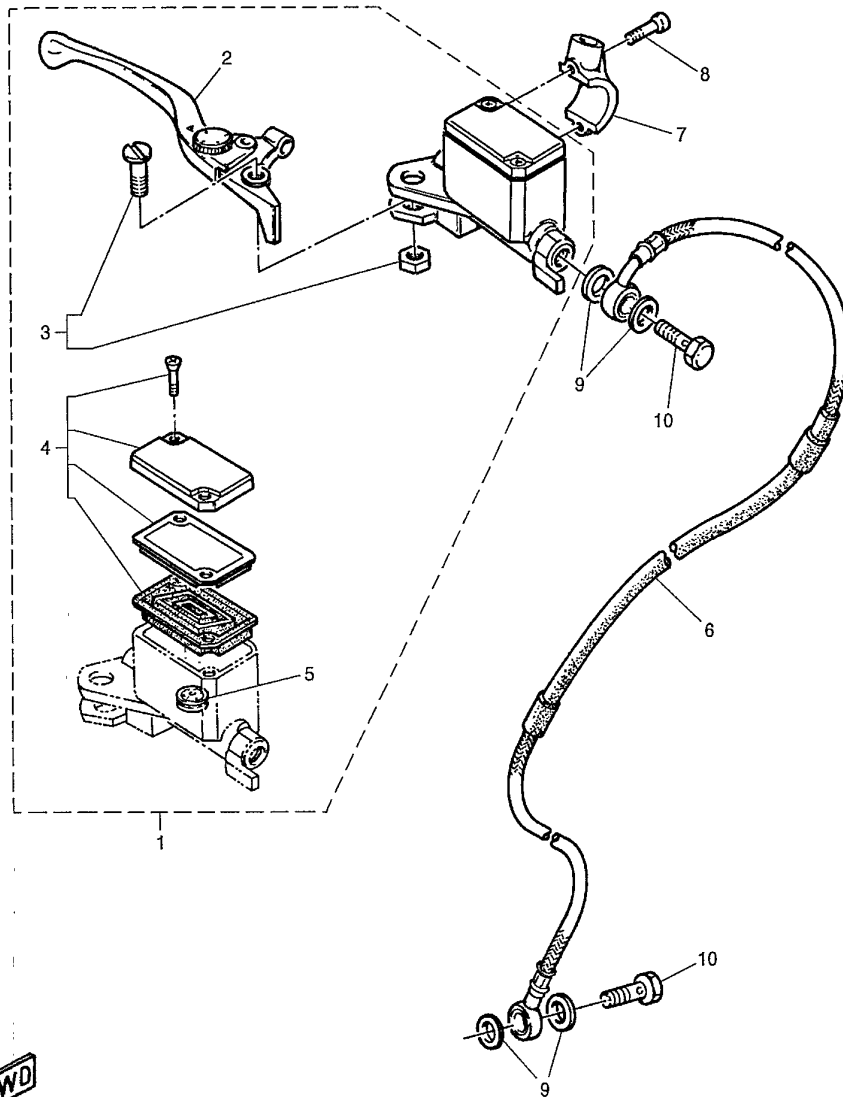

TT600RN(2001) - CYLINDER HEAD - FRONT MASTER CYLINDER

Printed 12/04/2011

Ref #	Part No	Description	Qty	Remarks
1	5CH-F583T-00	MASTER CYLINDER AS	1	
2	5CH-H3922-00	LEVER 2	1	
3	5CH-F589F-00	BOLT, LEVER	1	
4	5CH-F5893-00	RESERVOIR CAP ASSY	1	
5	4GV-F589A-00	COVER CONNECTOR	1	
6	5CH-F5872-00	HOSE, BRAKE 1	1	
7	5CH-F5867-00	BRACKET, MASTER CY	1	
8	9131M-06025	BOLT	2	
9	90201-10X01	WASHER, PLATE	4	
10	90401-10X00	BOLT, UNION	2	

5CH1300-7310