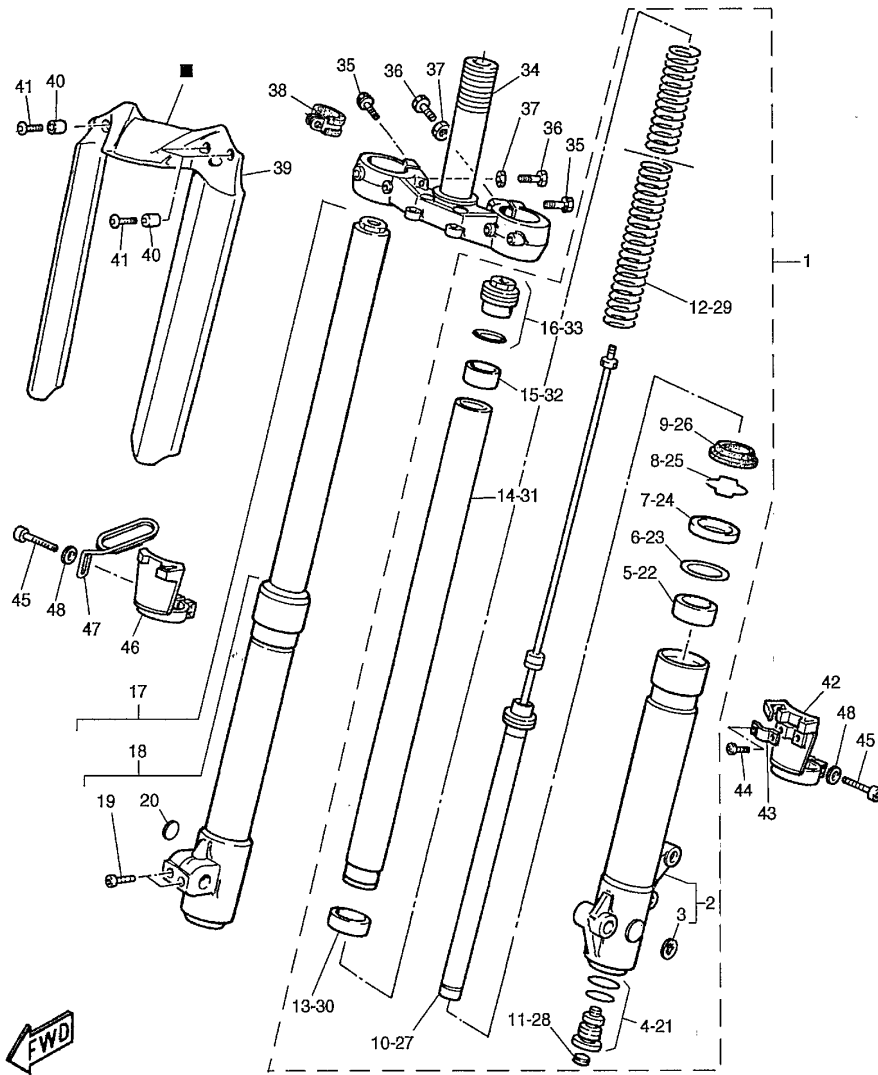

5CH1300-7201

D 4

TT600RN(2001) - CYLINDER HEAD - STEERING

Printed 12/04/2011

Ref #	Part No	Description	Qty	Remarks
1	93332-00078	BEARING	1	
2	93332-00068	BEARING (2HG)	1	
3	2HG-23416-00	COVER, BALL RACE 2	1	
4	90179-28602	NUT(3JD)	1	
5	90179-28603	NUT(3JD)	1	
6	3SP-23418-00	WASHER, SPECIAL J	1	
7	5CH-WF341-00-T9	CROWN, HANDLE ASSY	1	UR. COMPETITION SILVER
8	307-22123-00	BUSH 1	2	
9	90201-365M5	WASHER, PLATE	2	
10	90170-36394	NUT (3JD)	1	
11	5CH-F3442-00-T9	HOLDER, HANDLE LOW	1	UR. COMPETITION SILVER
12	90201-128N5	WASHER, PLATE	2	
13	90202-14077	WASHER, PLATE	2	
14	90387-121E8	COLLAR	2	
15	90201-100A1	WASHER, PLATE	2	
16	5CH-F3453-00	NUT, FITTING 1	2	
17	5CH-F3441-00-T9	HOLDER, HANDLE UPP	2	UR. COMPETITION SILVER
18	95027-08035	BOLT, FLANGE	4	
19	9502L-08040	BOLT, FLANGE	4	
20	3R4-23317-00	HOLDER, CABLE	1	
21	5CH-F3174-00	STAY, HEADLIGHT	1	
22	5CH-F3489-01	BAND	2	
23	5CH-F3408-00	STEERING LOCK ASSY	1	
24	5CH-F3482-00	BODY & KEY, STEERI	1	
25	5CH-F3484-00	CAP, HANDLE LOCK	1	
26	5CH-F348G-00	SPRG,PIN ACTION	1	
27	5CH-F3486-00	STAY, PLATE	1	
28	5CH-F3483-10	RIVET	1	
29	5CH-F3448-00	SPACER	2	
30	5CH-F3436-00	BOLT	2	
31	5CH-F319U-10	CAP	1	

5CH2300-9230

D

Ref #	Part No	Description	Qty	Remarks
43	5CH-F314E-00	COVER, HOSE	1	
44	9850L-05016	SCREW, PAN HEAD (+	2	
45	9131L-05040	BOLT, HEXAGON SOCK	4	
46	5CH-F314G-00	PROTECTOR GUIDE CO	1	
47	5CH-F3318-00	HOLDER, CABLE 1	1	
48	9290L-05600	WASHER	4	