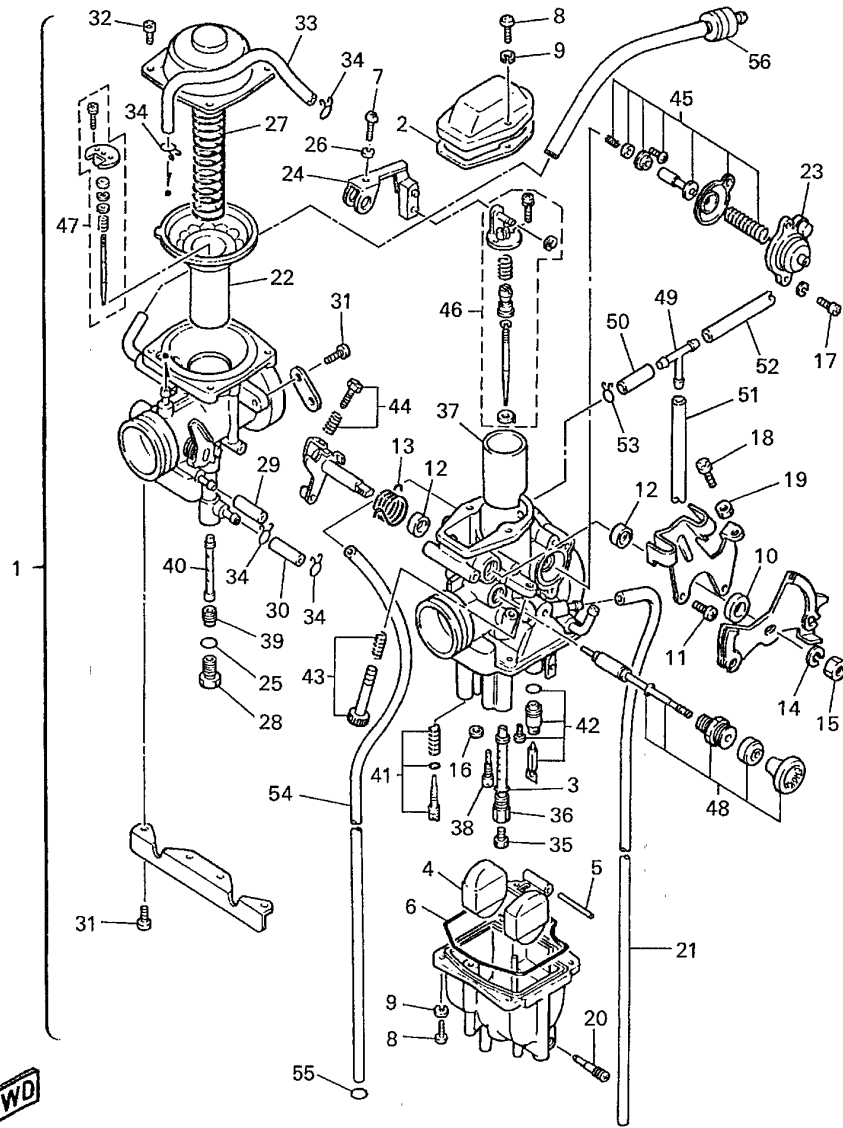

5CH1300-7072

TT600RN(2001) - CYLINDER HEAD - CARBURETOR

Printed 12/04/2011

5CH1354-7080

Copyright 2009 Yamaha Motor Australia

Ref #	Part No	Description	Qty	Remarks
1	5CH-14301-02	CARBURETOR ASSY 1	1	
2	2JN-14198-00	GASKET NLA 10/97	1	
3	360-24512-00	GASKET	1	
4	2JN-14385-00	FLOAT	1	
5	689-14386-00	PIN	1	
6	5Y1-14384-00	GASKET, FLOAT CHAMBER	1	
7	4PT-14325-00	SCREW, A M	1	
8	98501-04014	SCREW, PAN HEAD	6	
9	92902-04100	P58 WASHER, SPRING	6	
10	1JK-14357-00	COLLAR	1	
11	214-24535-00	SCREW, LEVER FITTING	2	
12	5Y1-14752-00	PIPE, OUTLET NLA 10/97	2	
13	2NX-14131-00	SPRING, THROTTLE V	1	
14	5Y1-14356-00	WASHER, SPRING	1	
15	5Y1-14358-10	NUT	1	
16	5Y1-14536-00	GASKET	1	
17	98501-04010	584 SCREW	2	
18	5Y1-14216-00	SCREW	1	
19	30X-14358-00	NUT	1	
20	5Y1-14115-00	PLUG(FOR TT250B =14T-14104-00)	1	
21	5CH-14149-00	PIPE	2	
22	3GV-14940-00	DIAPHRAGM ASSY	1	
23	2JN-14293-00	COVER 1	1	
24	5CH-14291-10	BRACKET 1	1	
25	1JK-14397-00	O-RING	1	
26	92990-04100	WASHER, SPRING	1	
27	1JK-14286-00	SPRING	1	
28	7FK-14394-00	VALVE, DRAIN	1	
29	5Y1-14349-00	PIPE	1	
30	30X-14148-00	PIPE	1	
31	98501-05010	656 SCREW, PAN HEAD	6	
32	214-24535-00	SCREW, LEVER FITTING	4	
33	5Y1-14149-00	PIPE	1	
34	5Y1-14159-00	CLIP	4	
35	288-14343-75	TT600BEL JET,(#150)	1	UR. STD.
35	288-14343-73	JET, MAIN (#145)	1	
35	288-14343-78	JET, MAIN (#155)	1	
36	2KF-14341-00	NOZZLE, MAIN	1	
37	5CH-14313-40	VALVE, THROTTLE 2	1	
38	43F-14342-27	JET, PILOT (#54)	1	
39	30X-14343-65	JET, MAIN (#130) 1079	1	
40	1JK-14355-00	NOZZLE, MAIN 2	1	
41	51Y-14105-00	PILOT SCREW SET	1	
42	2JN-14107-00	NEEDLE VALVE SET	1	
43	2NX-1490K-00	STOP SCREW SET	1	