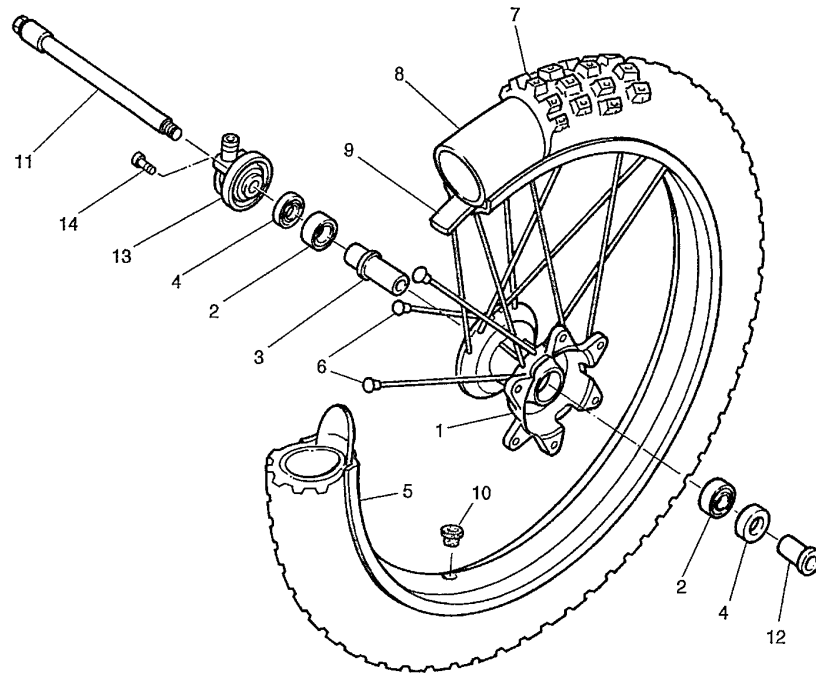

TT600RN(2001) - CYLINDER HEAD - FRONT WHEEL

Printed 12/04/2011

Ref #	Part No	Description	Qty	Remarks
1	4GV-F5111-00	HUB, FRONT	1	
2	93306-003Y6	BEARING	2	
3	4GV-F5117-00	SPACER, BEARING	1	
4	93106-22032	OIL SEAL	2	
5	94418-21587	RIM (185x21")	1	
6	5CH-F5104-10	SPOKE SET, FRONT	1	
7	94109-218J5	TIRE	1	UR. PIRELLI
8	94209-21892	TIRE NLA 11/01	1	UR. PIRELLI
9	94309-21853	BAND, RIM	1	
10	5CH-F5188-00	CAP	1	
11	5CH-F5181-00	AXLE, WHEEL	1	
12	90387-173Y0	COLLAR(4DB)	1	
13	4GV-25190-00	GEAR UNIT ASSY	1	
14	9850M-05014	SCREW, PAN HEAD (+	1	

5CH1300-7260