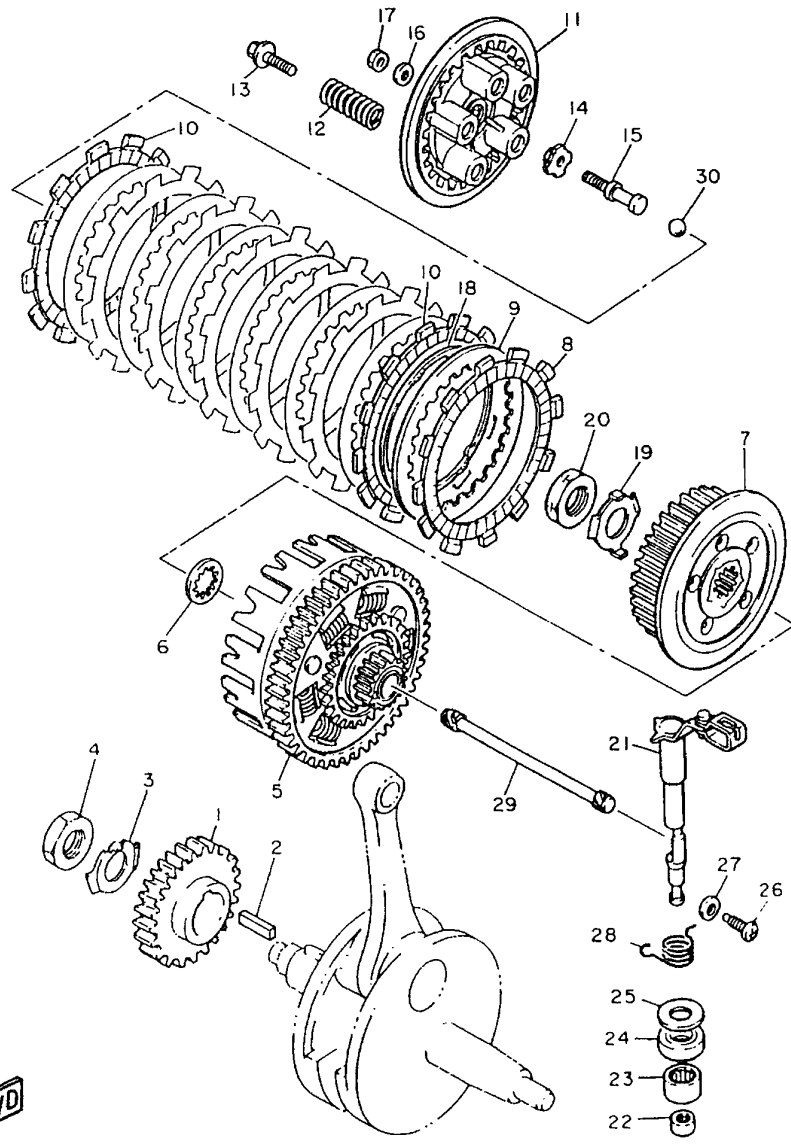

TT600RN(2001) - CYLINDER HEAD - CLUTCH

Printed 12/04/2011

Ref #	Part No	Description	Qty	Remarks
1	34K-16111-00	GEAR, PRIMARY DRIVE (31T)	1	
2	90282-07042	KEY, STRAIGHT	1	
3	90215-20197	WASHER, LOCK	1	
4	90170-20274	NUT	1	
5	34K-16150-00	PRIMARY DRIVEN GEAR COMP	1	
6	2JN-16154-00	PLATE, THRUST 1	1	
7	2JN-16371-00	BOSS, CLUTCH	1	
8	5Y1-16321-00	PLATE, FRICTION	6	
9	30X-16325-00	PLATE, CLUTCH 2	7	
10	5Y1-16331-01	PLATE, FRICTION 2	2	
11	5Y1-16351-00	PLATE, PRESSURE 1	1	
12	90501-26148	SPRING, COMPRESSION	5	
13	90159-06016	SCREW, WITH WASHER	5	
14	1W1-16358-01	PLATE, PUSH	1	
15	5Y1-16356-00	216 ROD, PUSH 1	1	
16	92907-06200	WASHER	1	
17	95307-06600	G05 NUT(89W) XB7	1	
18	5Y1-16383-00	SPRING, CLUTCH BOSS	1	
19	90215-20231	WASHER, LOCK	1	
20	90170-20327	NUT	1	
21	4GV-16380-01	PUSH LEVER ASSY MR 0295	1	
22	93317-11020	BEARING	1	
23	93315-11720	BEARING	1	
24	93102-17148	303 OIL SEAL	1	
25	90201-17327	WASHER, PLATE	1	
26	90149-08067	SCREW	1	
27	90430-08119	P47 GASKET (583 OIL PIPE	1	
28	90508-144A3	SPRING, TORSION	1	
29	5Y1-16357-00	ROD, PUSH 2	1	
30	93515-32029	BALL	1	

2RW361-7130