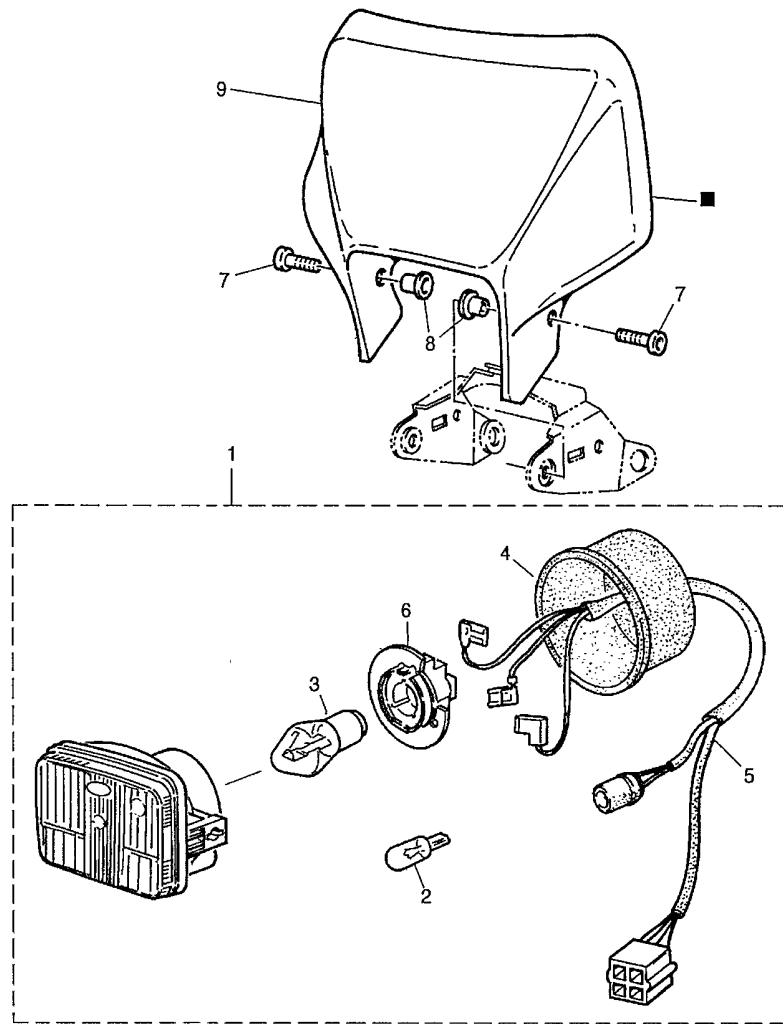

TT600RN(2001) - CYLINDER HEAD - HEADLIGHT

Printed 12/04/2011

Ref #	Part No	Description	Qty	Remarks
1	5CH-H4310-00	H/L ASS,BAYONET TYPE 12V/35/35	1	
2	000-00000-00	BALL JOINT SET LH	1	L.M.
3	000-00000-00	BALL JOINT SET LH	1	L.M.
4	4GV-H4397-00	COVER	1	
5	5CH-H4312-00	SOCKET	1	
6	4GV-H4393-00	BULB SOCKET HOLDER	1	

5CH1300-7430